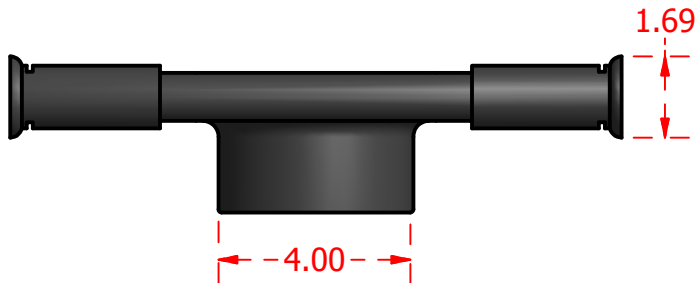

Standard Profiles

Isometric Views

Multi-Flow Product Data Sheet - #06003 6" Inline Side Outlet

Manufactured by Varicore Technologies, Inc. - Prinsburg, MN 56281 - 800.978.8007

The Multi-Flow logo is Copyright protected, all rights reserved.

US Patent Protect - 9483745856834

PROPERTY

Material Composition.....High Density Polyethylene
 Attachment Method.....Snap and Lock
 Orientation.....Horizontal or Vertical

VALUE