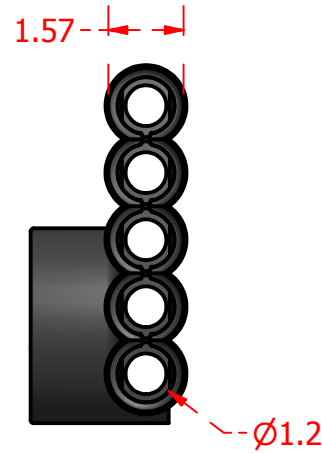

Standard Profiles

Isometric Views

Multi-Flow Product Data Sheet - #06003 6" Inline Side Outlet

Manufactured by Varicore Technologies, Inc. - Prinsburg, MN 56281 - 800.978.8007

The Multi-Flow logo is Copyright protected, all rights reserved.

US Patent Protect - 9483745856834

PROPERTY

Material Composition.....High Density Polyethylene
 Attachment Method.....Snap and Lock
 Orientation.....Horizontal or Vertical

VALUE