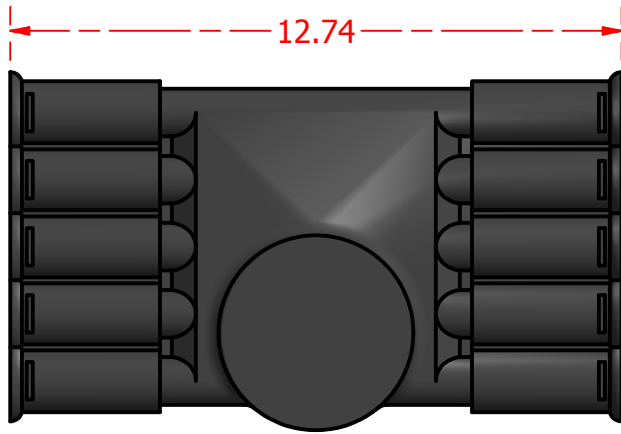

Standard Profiles

Isometric Views

Multi-Flow Product Data Sheet - #06003 6" Inline Side Outlet

Manufactured by Varicore Technologies, Inc. - Prinsburg, MN 56281 - 800.978.8007

The Multi-Flow logo is Copyright protected, all rights reserved.

US Patent Protect - 9483745856834

PROPERTY

Material Composition.....High Density Polyethylene
 Attachment Method.....Snap and Lock
 Orientation.....Horizontal or Vertical

VALUE