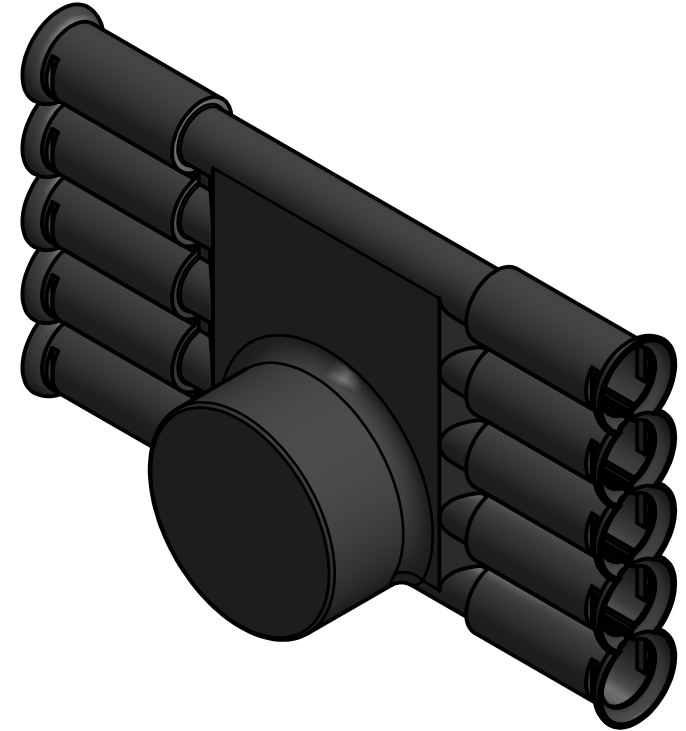

Standard Profiles

Isometric Views

Multi-Flow Product Data Sheet - #06003 6" Inline Side Outlet

Manufactured by Varicore Technologies, Inc. - Prinsburg, MN 56281 - 800.978.8007

The Multi-Flow logo is Copyright protected, all rights reserved.

US Patent Protect - 9483745856834

PROPERTY

Material Composition.....High Density Polyethylene
 Attachment Method.....Snap and Lock
 Orientation.....Horizontal or Vertical

VALUE