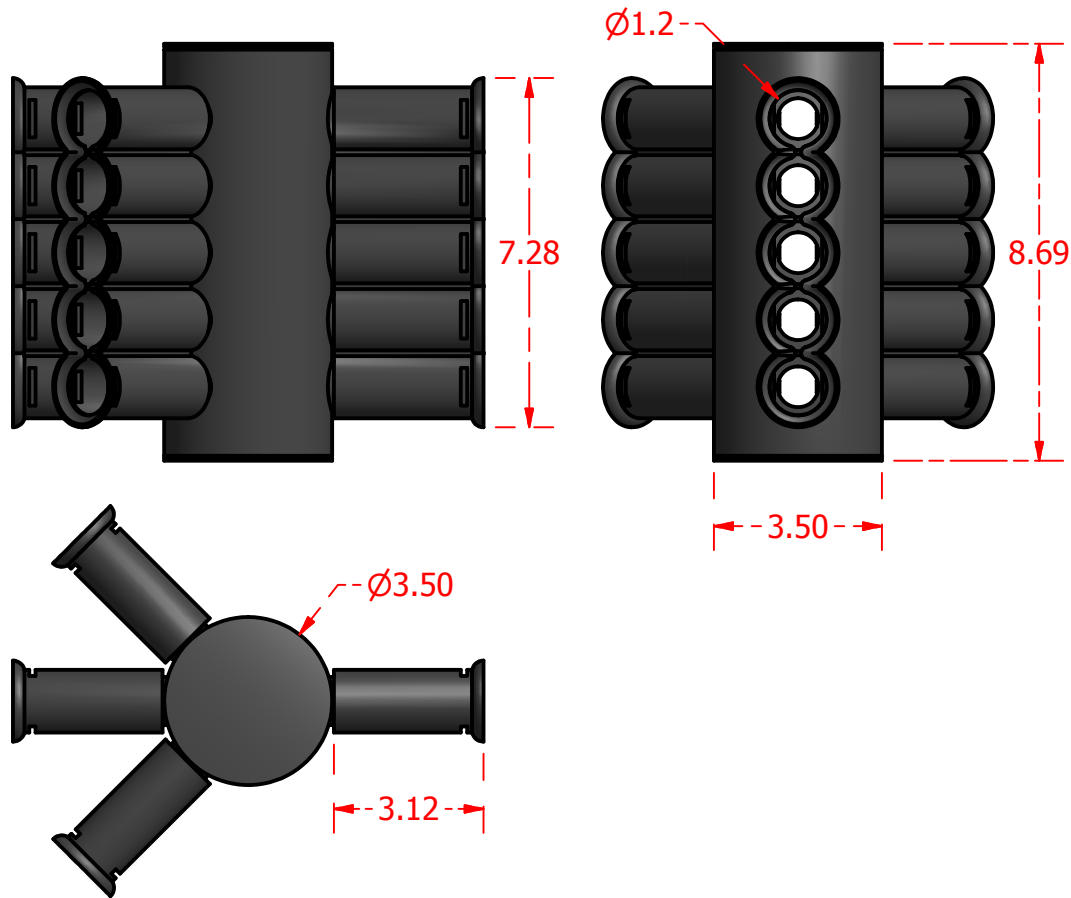

Standard Profiles

Isometric Views

Multi-Flow Product Data Sheet - #06006 Multi-Purpose 6" Double Y

Manufactured by Varicore Technologies, Inc. - Prinsburg, MN 56281 - 800.978.8007

The Multi-Flow logo is Copyright protected, all rights reserved.

US Patent Protect - 9483745856834

PROPERTY

Material Composition.....Thermoplastic
 Orientation.....Vertical
 Connection Type.....Multi-Flow / 3" Sch 40

VALUE