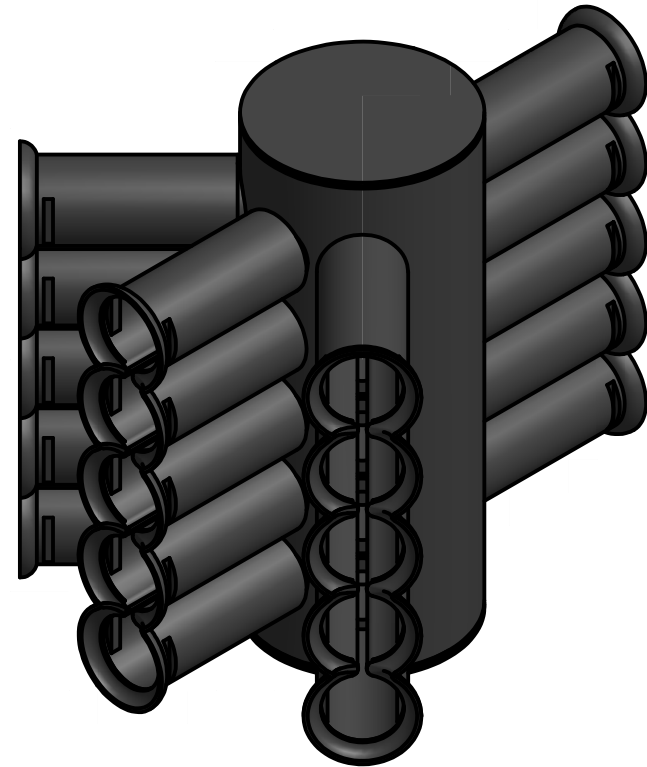

Standard Profiles

Isometric Views

Multi-Flow Product Data Sheet - #06006 Multi-Purpose 6" Double Y

Manufactured by Varicore Technologies, Inc. - Prinsburg, MN 56281 - 800.978.8007

The Multi-Flow logo is Copyright protected, all rights reserved.

US Patent Protect - 9483745856834

PROPERTY

Material Composition.....Thermoplastic
 Orientation.....Vertical
 Connection Type.....Multi-Flow / 3" Sch 40

VALUE