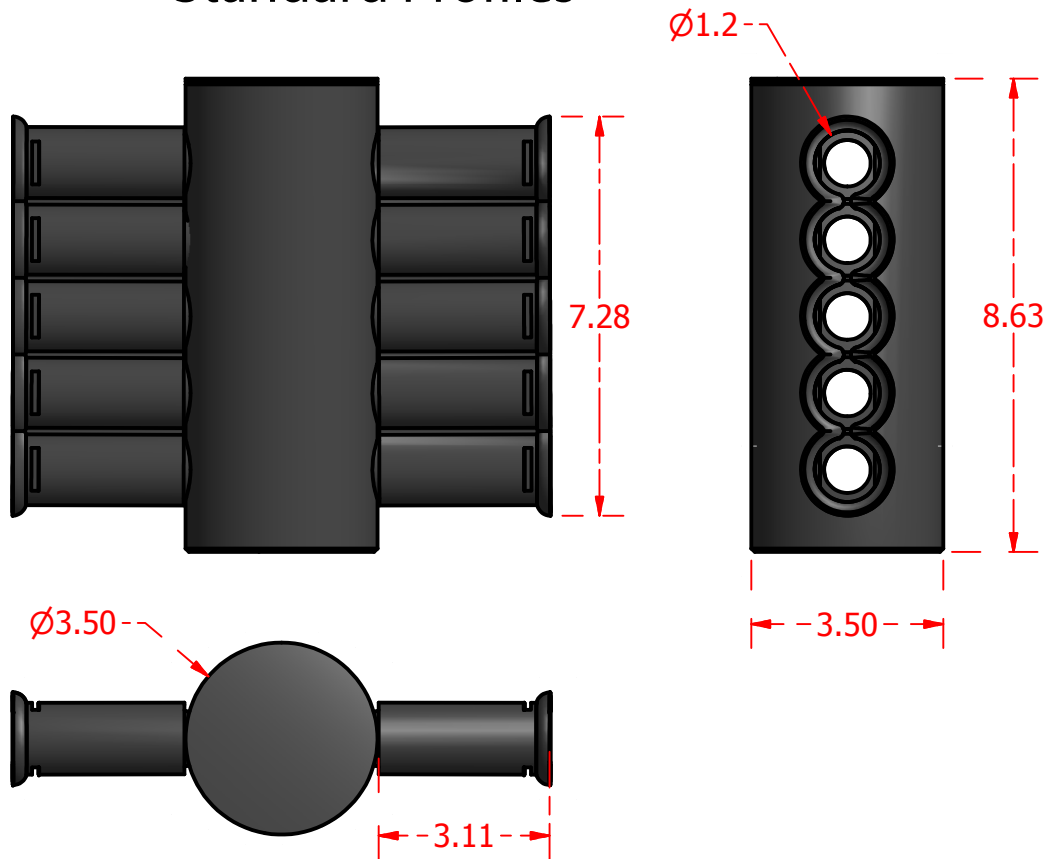

Standard Profiles

Isometric Views

Multi-Flow Product Data Sheet - #06009 Multi-Purpose 6" to 6" Coupler

Manufactured by Varicore Technologies, Inc. - Prinsburg, MN 56281 - 800.978.8007

The Multi-Flow logo is Copyright protected, all rights reserved.

US Patent Protect - 9483745856834

PROPERTY

VALUE

Material Composition.....	Thermoplastic
Orientation.....	Horizontal or Vertical
Connection Type.....	Multi-Flow / 3" Sch 40