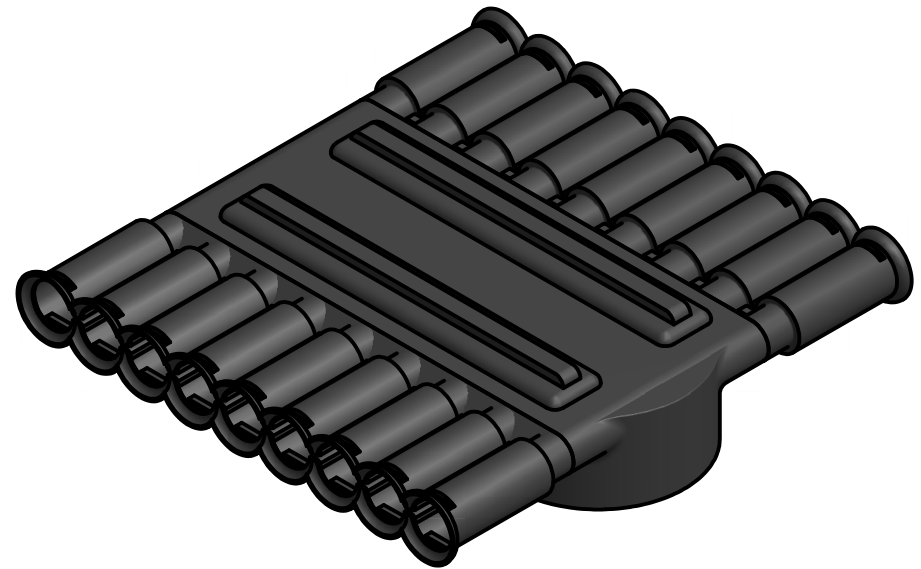

Standard Profiles

Isometric Views

Multi-Flow Product Data Sheet - #12003 12" Inline Side Outlet

Manufactured by Varicore Technologies, Inc. - Prinsburg, MN 56281 - 800.978.8007

The Multi-Flow logo is Copyright protected, all rights reserved.

US Patent Protect - 9483745856834

PROPERTY

Material Composition.....High Density Polyethylene
 Attach Method.....Snap and Lock
 Orientation.....Horizontal or Vertical

VALUE