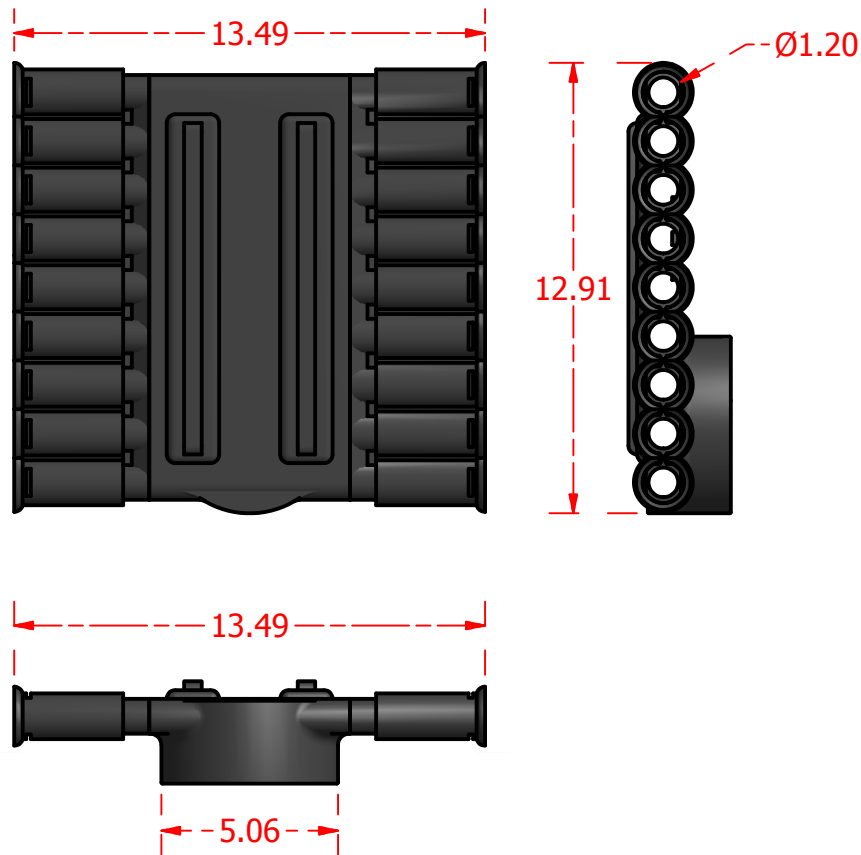

Standard Profiles

Isometric Views

Multi-Flow Product Data Sheet - #12003 12" Inline Side Outlet

Manufactured by Varicore Technologies, Inc. - Prinsburg, MN 56281 - 800.978.8007

The Multi-Flow logo is Copyright protected, all rights reserved.

US Patent Protect - 9483745856834

PROPERTY

Material Composition.....High Density Polyethylene
 Attach Method.....Snap and Lock
 Orientation.....Horizontal or Vertical

VALUE