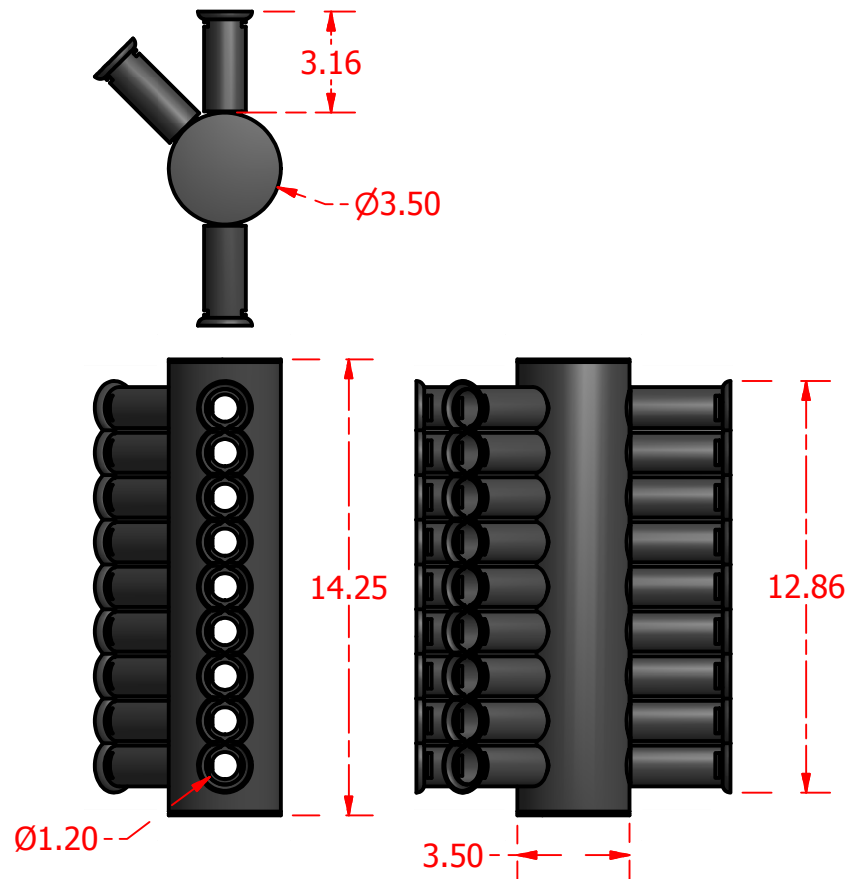

Standard Profiles

Isometric Views

Multi-Flow Product Data Sheet - #12005 Multi-Purpose 12" Y

Manufactured by Varicore Technologies, Inc. - Prinsburg, MN 56281 - 800.978.8007

The Multi-Flow logo is Copyright protected, all rights reserved.

US Patent Protect - 9483745856834

PROPERTY

| | |
|---------------------------|----------------------|
| Material Composition..... | Thermoplastic |
| Connection Type..... | Multi-Flow/3" Sch 40 |
| Orientation..... | Vertical |