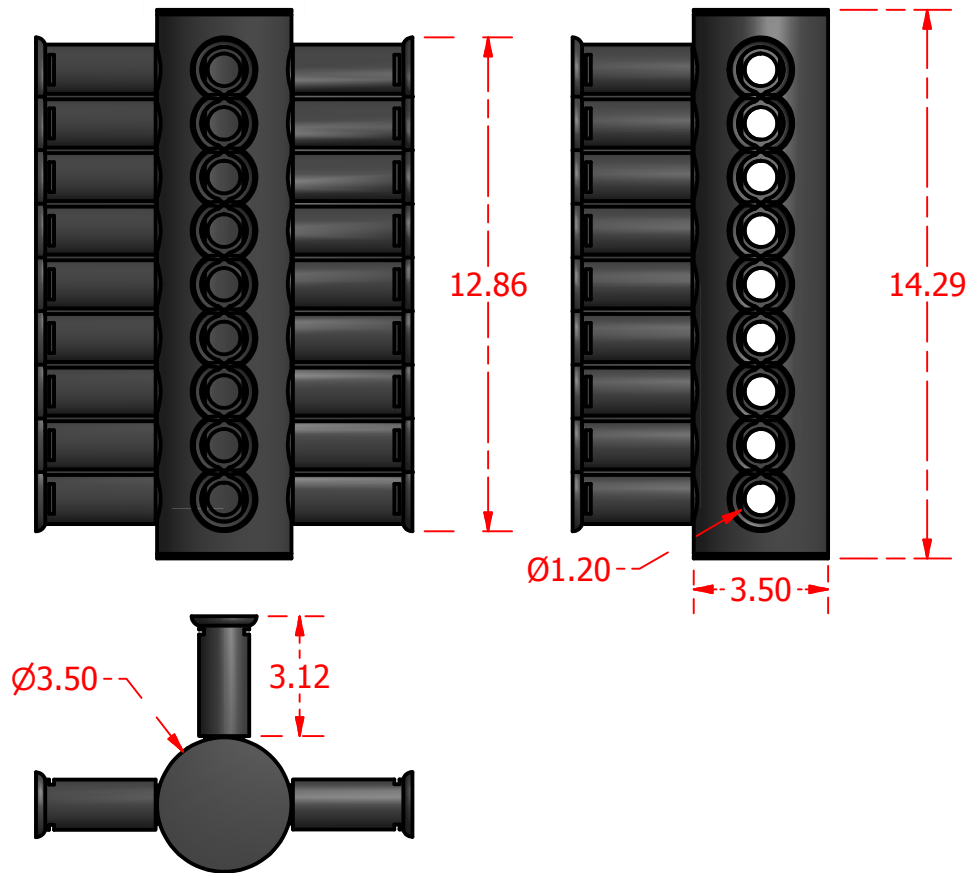

Standard Profiles

Isometric Views

Multi-Flow Product Data Sheet - #12007 Multi-Purpose 12" T

Manufactured by Varicore Technologies, Inc. - Prinsburg, MN 56281 - 800.978.8007

The Multi-Flow logo is Copyright protected, all rights reserved.

US Patent Protect - 9483745856834

PROPERTY

Material Composition.....Thermoplastic
 Connection Type.....Multi-Flow/3" Sch 40
 Orientation..... Vertical

VALUE