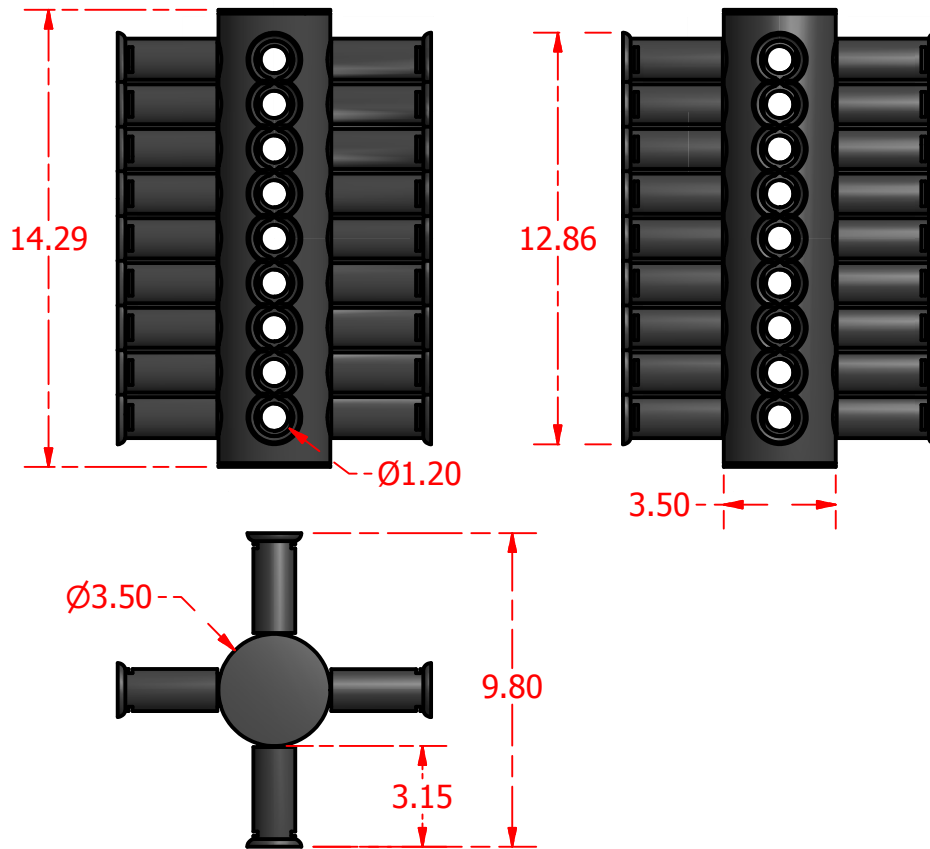

Standard Profiles

Isometric Views

Multi-Flow Product Data Sheet - #12008 Multi-Purpose 12" Cross

Manufactured by Varicore Technologies, Inc. - Prinsburg, MN 56281 - 800.978.8007

The Multi-Flow logo is Copyright protected, all rights reserved.

US Patent Protect - 9483745856834

PROPERTY

VALUE

Material Composition.....	Thermoplastic
Connection Type.....	Multi-Flow/3" Sch 40
Orientation.....	Vertical