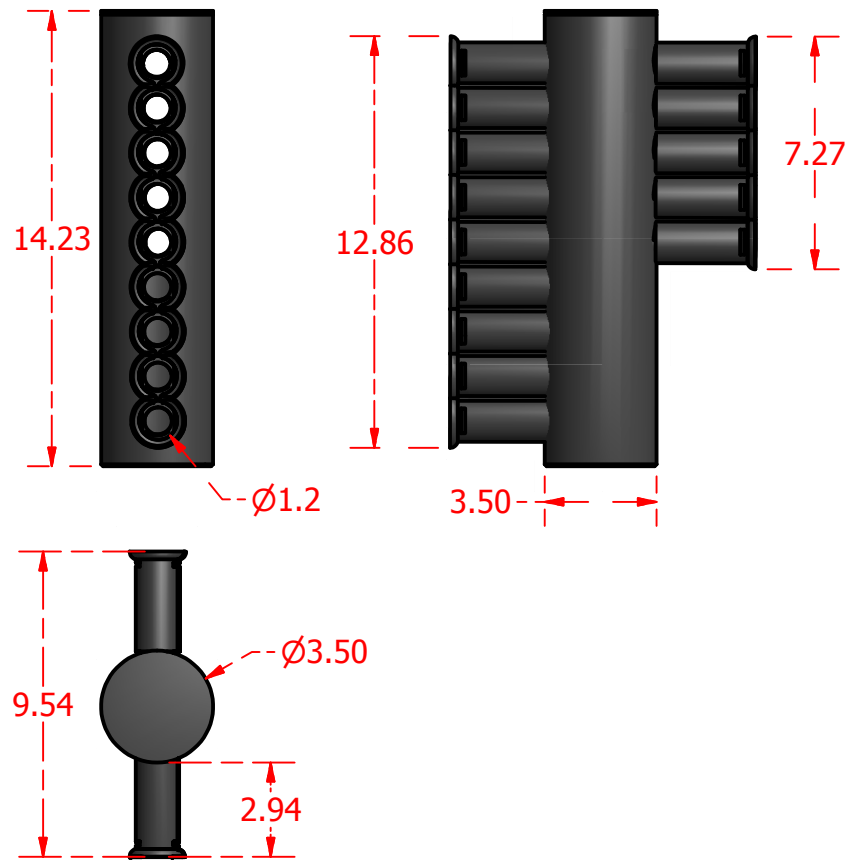

## Standard Profiles

## Isometric Views

## Multi-Flow Product Data Sheet - #1200D Multi-Purpose 12" to 6" with 6" Coupler

Manufactured by Varicore Technologies, Inc. - Prinsburg, MN 56281 - 800.978.8007

The Multi-Flow logo is Copyright protected, all rights reserved.

### PROPERTY

Material Composition.....Thermoplastic  
 Orientation.....Horizontal or Vertical  
 Connection Type.....Multi-Flow / 3" Sch 40