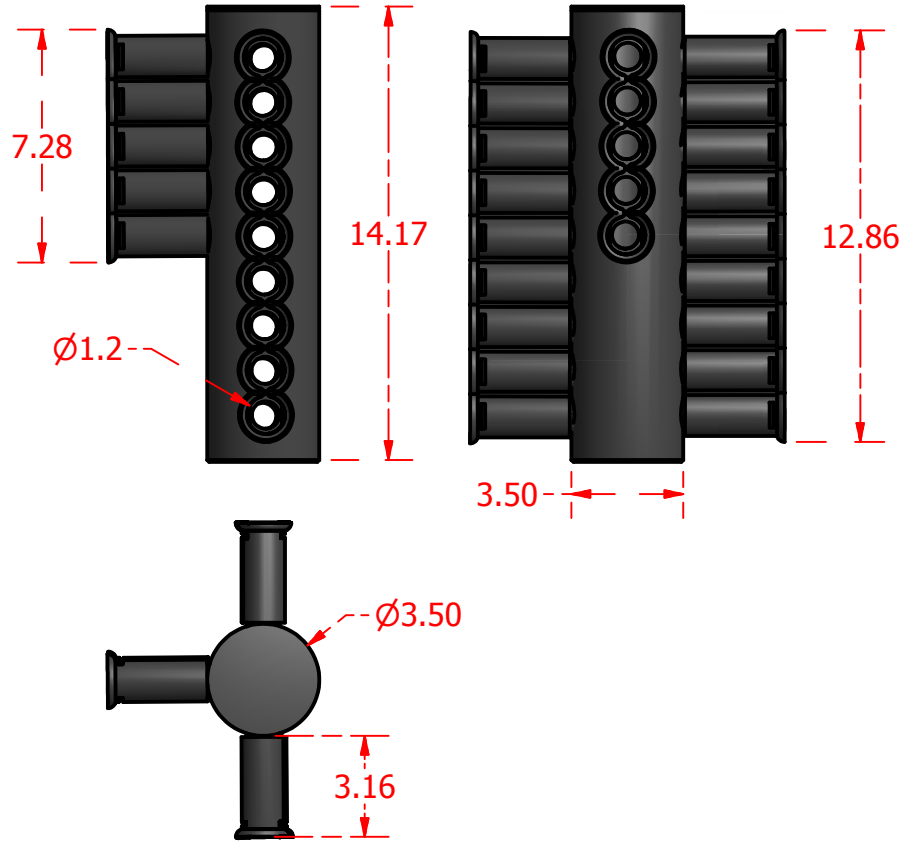

Standard Profiles

Isometric Views

Multi-Flow Product Data Sheet - #1200E Multi-Purpose 12" to 12" with 6" T

Manufactured by Varicore Technologies, Inc. - Prinsburg, MN 56281 - 800.978.8007

The Multi-Flow logo is Copyright protected, all rights reserved.

US Patent Protect - 9483745856834

PROPERTY

VALUE

Material Composition.....	Thermoplastic
Orientation.....	Vertical
Connection Type.....	Multi-Flow / 3" Sch 40