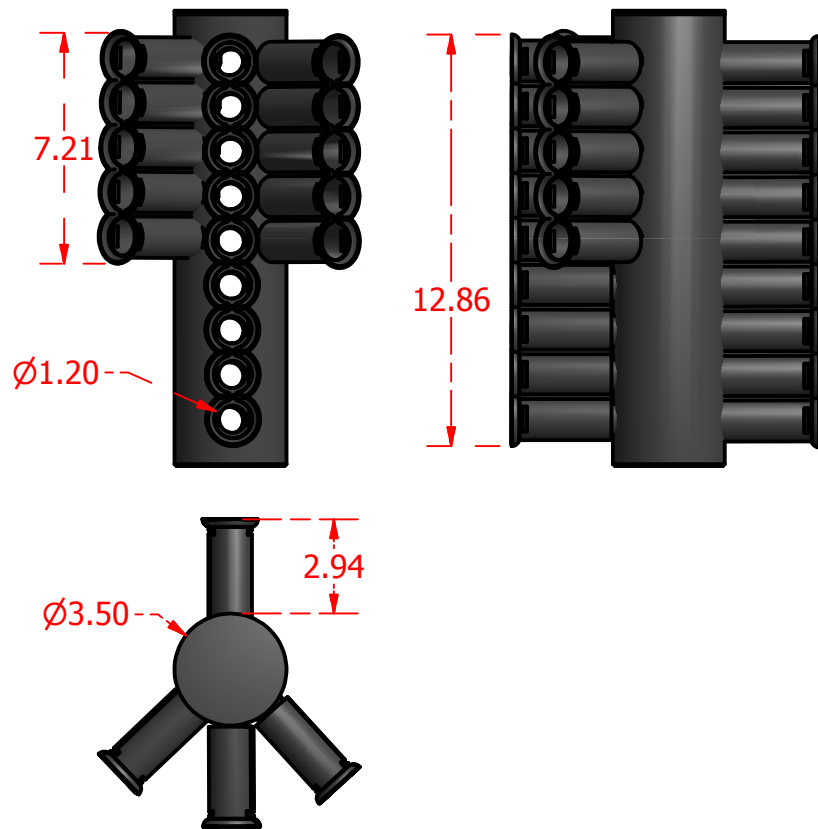

Standard Profiles

Isometric Views

Multi-Flow Product Data Sheet - #1200F Multi-Purpose 12" to 12" with 6" Double Y

Manufactured by Varicore Technologies, Inc. - Prinsburg, MN 56281 - 800.978.8007

The Multi-Flow logo is Copyright protected, all rights reserved.

US Patent Protect - 9483745856834

PROPERTY

VALUE

Material Composition.....	Thermoplastic
Orientation.....	Vertical
Connection Type.....	Multi-Flow / 3" Sch 40