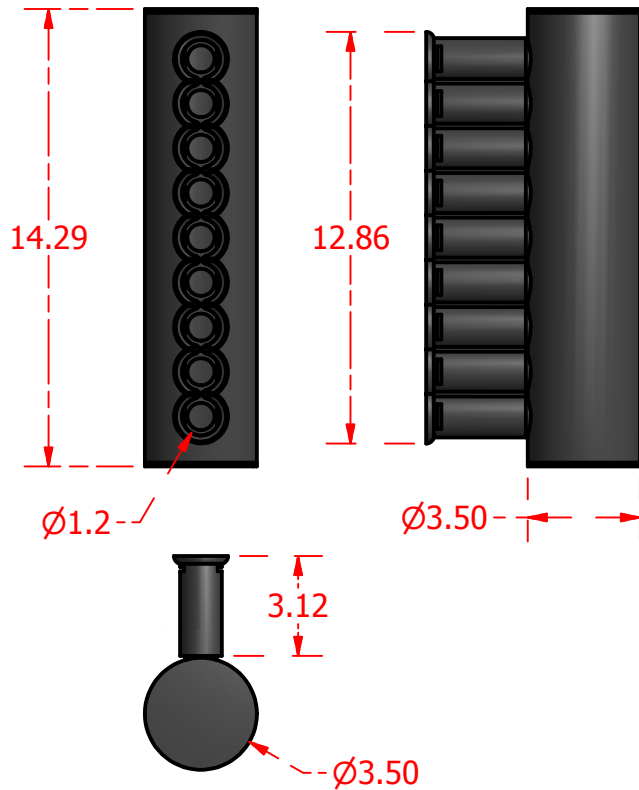

Standard Profiles

Isometric Views

Multi-Flow Product Data Sheet - #1200M Multi-Purpose 12" Outlet

Manufactured by Varicore Technologies, Inc. - Prinsburg, MN 56281 - 800.978.8007

The Multi-Flow logo is Copyright protected, all rights reserved.

US Patent Protect - 9483745856834

PROPERTY

VALUE

Material Composition.....	Thermoplastic
Orientation.....	Vertical or Horizontal
Connection Type.....	Multi-Flow / 3" Sch 40