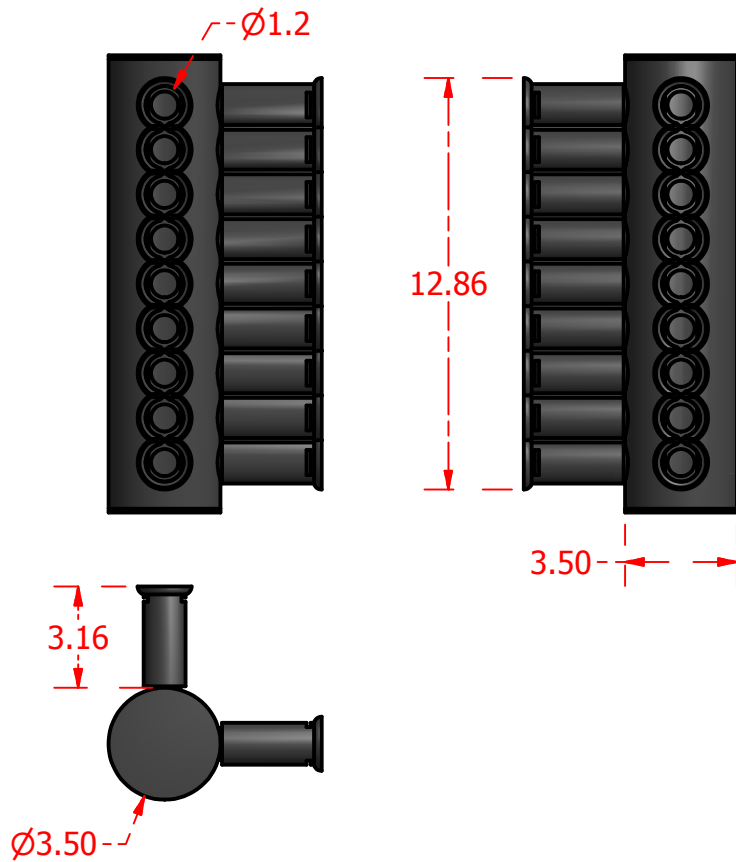

## Standard Profiles

## Isometric Views

## Multi-Flow Product Data Sheet - #1200N Multi-Purpose 12" 90 Degree

Manufactured by Varicore Technologies, Inc. - Prinsburg, MN 56281 - 800.978.8007

The Multi-Flow logo is Copyright protected, all rights reserved.

### VALUE

Material Composition.....	Thermoplastic
Connection Type.....	Multi-Flow/3" Sch 40
Orientation.....	Vertical