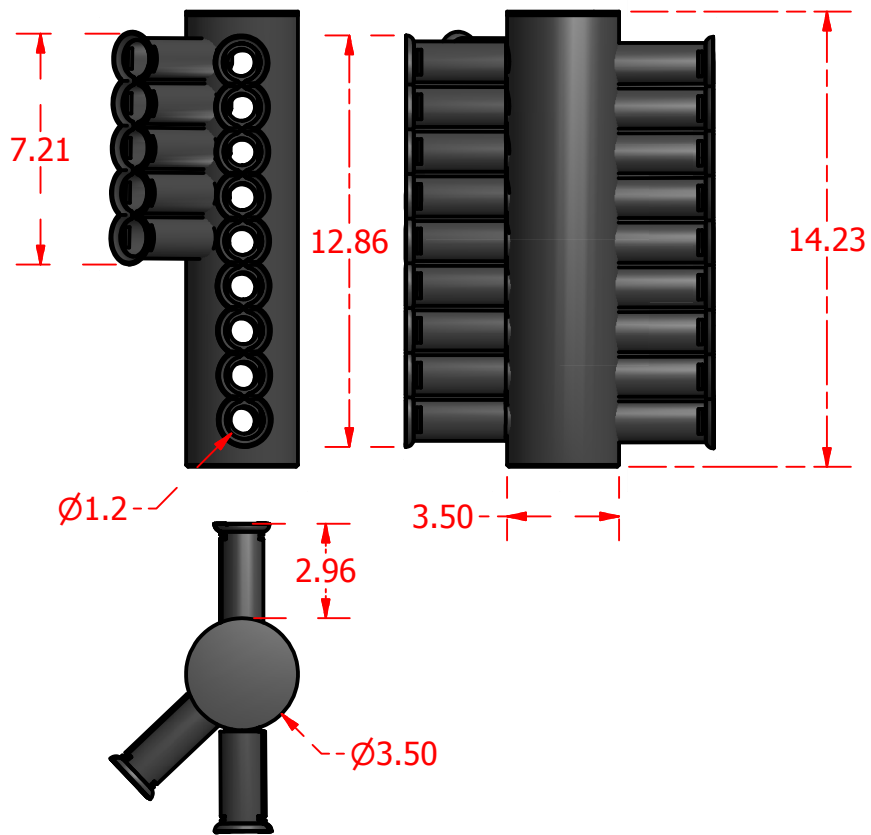

Standard Profiles

Isometric Views

Multi-Flow Product Data Sheet - #1200Q Multi-Purpose 12" to 12" to 6" Y (Right)

Manufactured by Varicore Technologies, Inc. - Prinsburg, MN 56281 - 800.978.8007

The Multi-Flow logo is Copyright protected, all rights reserved.

US Patent Protect - 9483745856834

PROPERTY

VALUE

Material Composition.....	Thermoplastic
Connection Type.....	Multi-Flow/3" Sch 40
Orientation.....	Vertical