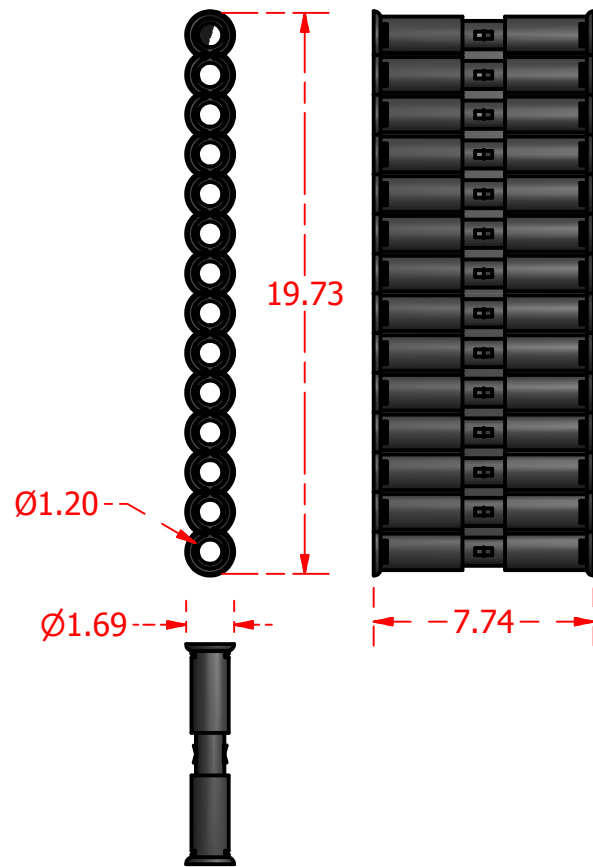

Standard Profiles

Isometric Views

Multi-Flow Product Data Sheet - #18002 18" Coupler

Manufactured by Varicore Technologies, Inc. - Prinsburg, MN 56281 - 800.978.8007

The Multi-Flow logo is Copyright protected, all rights reserved.

US Patent Protect - 9483745856834

PROPERTY

Material Composition.....High Density Polyethylene
 Orientation.....Horizontal or Vertical
 Connection Type.....Multi-Flow

VALUE