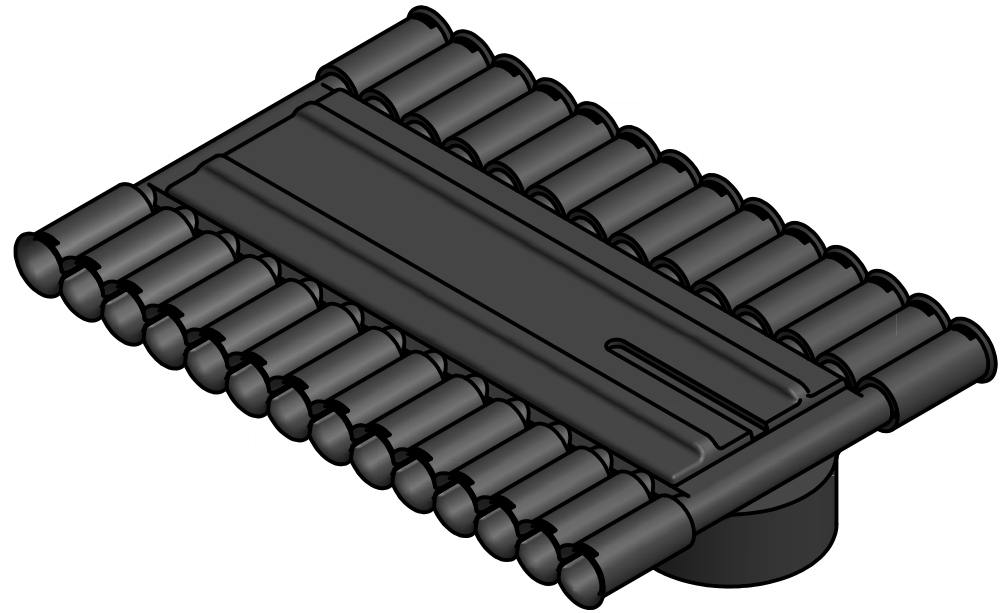

Standard Profiles

Isometric Views

Multi-Flow Product Data Sheet - #18003 18" Inline Side Outlet

Manufactured by Varicore Technologies, Inc. - Prinsburg, MN 56281 - 800.978.8007

The Multi-Flow logo is Copyright protected, all rights reserved.

US Patent Protect - 9483745856834

PROPERTY

Material Composition.....	High Density Polyethylene
Orientation.....	Horizontal or Vertical
Connection Type.....	Multi-Flow / 4" PVC/4"HDPE

VALUE