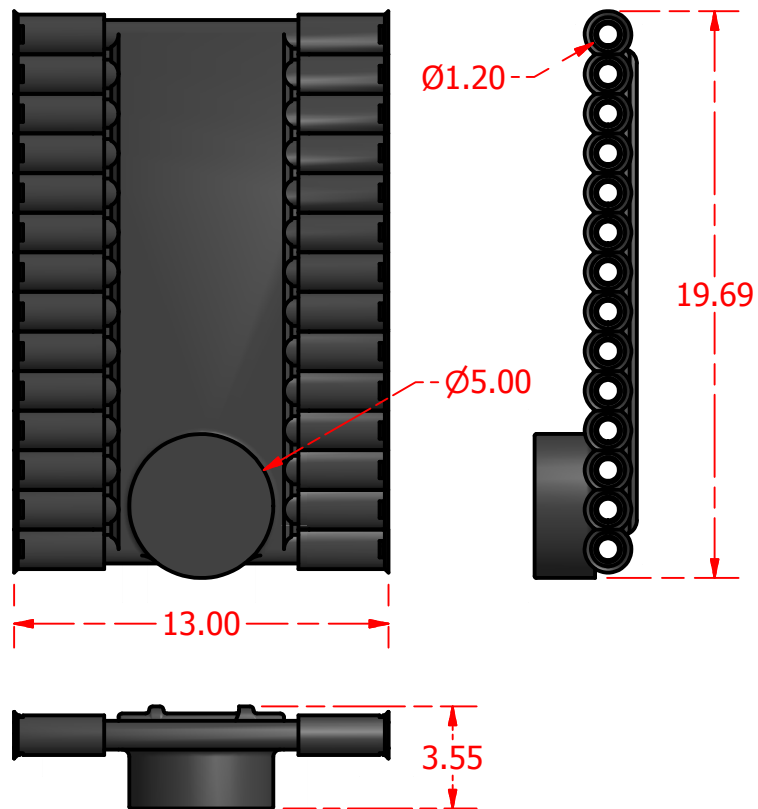

Standard Profiles

Isometric Views

Multi-Flow Product Data Sheet - #18003 18" Inline Side Outlet

Manufactured by Varicore Technologies, Inc. - Prinsburg, MN 56281 - 800.978.8007

The Multi-Flow logo is Copyright protected, all rights reserved.

US Patent Protect - 9483745856834

PROPERTY

Material Composition.....	High Density Polyethylene
Orientation.....	Horizontal or Vertical
Connection Type.....	Multi-Flow / 4" PVC/4"HDPE

VALUE