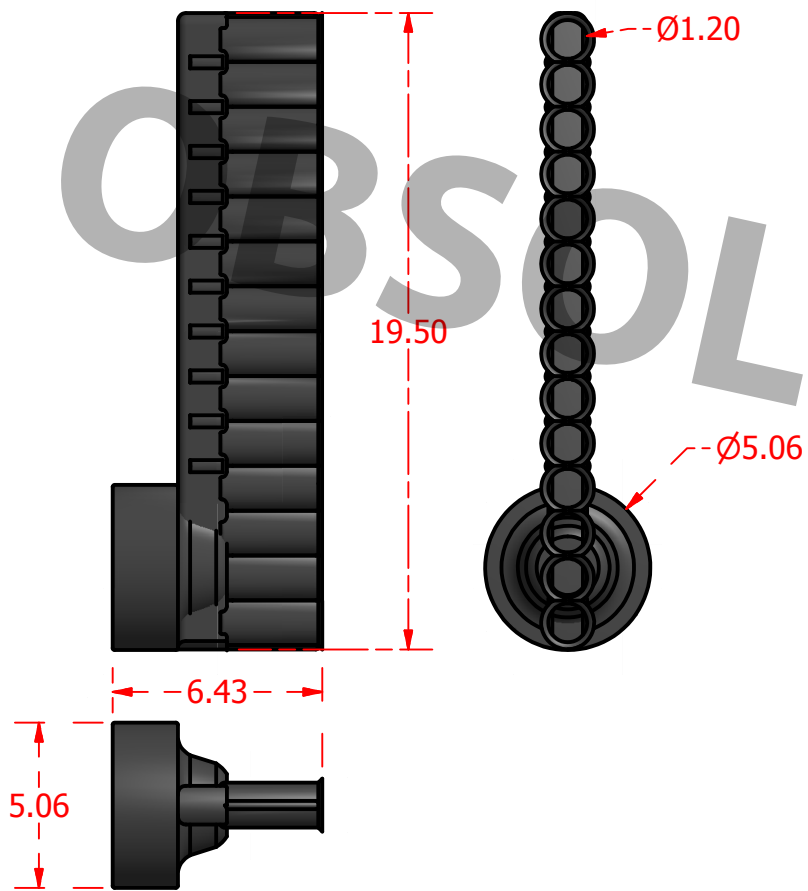

Standard Profiles

Isometric Views

Multi-Flow Product Data Sheet - #18004 18" Side Outlet to Corrugated

Manufactured by Varicore Technologies, Inc. - Prinsburg, MN 56281 - 800.978.8007

The Multi-Flow logo is Copyright protected, all rights reserved.

US Patent Protect - 9483745856834

PROPERTY

Material Composition.....High Density Polyethylene
 Orientation.....Horizontal or Vertical
 Connection Type.....Multi-Flow / 3" Sch 40

VALUE