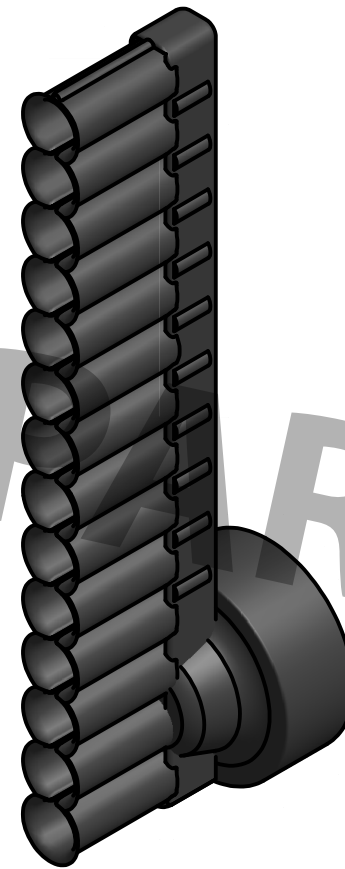

Standard Profiles

Isometric Views

Multi-Flow Product Data Sheet - #18004 18" Side Outlet to Corrugated

Manufactured by Varicore Technologies, Inc. - Prinsburg, MN 56281 - 800.978.8007

The Multi-Flow logo is Copyright protected, all rights reserved.

US Patent Protect - 9483745856834

PROPERTY

Material Composition.....High Density Polyethylene
 Orientation.....Horizontal or Vertical
 Connection Type.....Multi-Flow / 3" Sch 40

VALUE