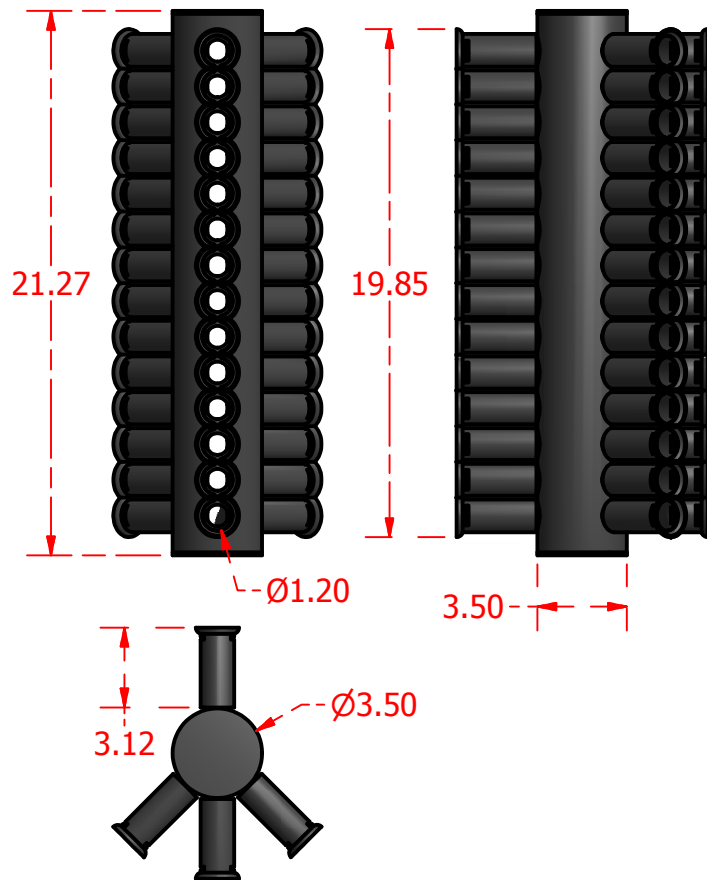

Standard Profiles

Isometric Views

Multi-Flow Product Data Sheet - #18006 Multi-Purpose 18" Double Y

Manufactured by Varicore Technologies, Inc. - Prinsburg, MN 56281 - 800.978.8007

The Multi-Flow logo is Copyright protected, all rights reserved.

US Patent Protect - 9483745856834

PROPERTY

VALUE

Material Composition.....	Theroplastic
Orientation.....	Horizontal or Vertical
Connection Type.....	Multi-Flow / 3" Sch 40