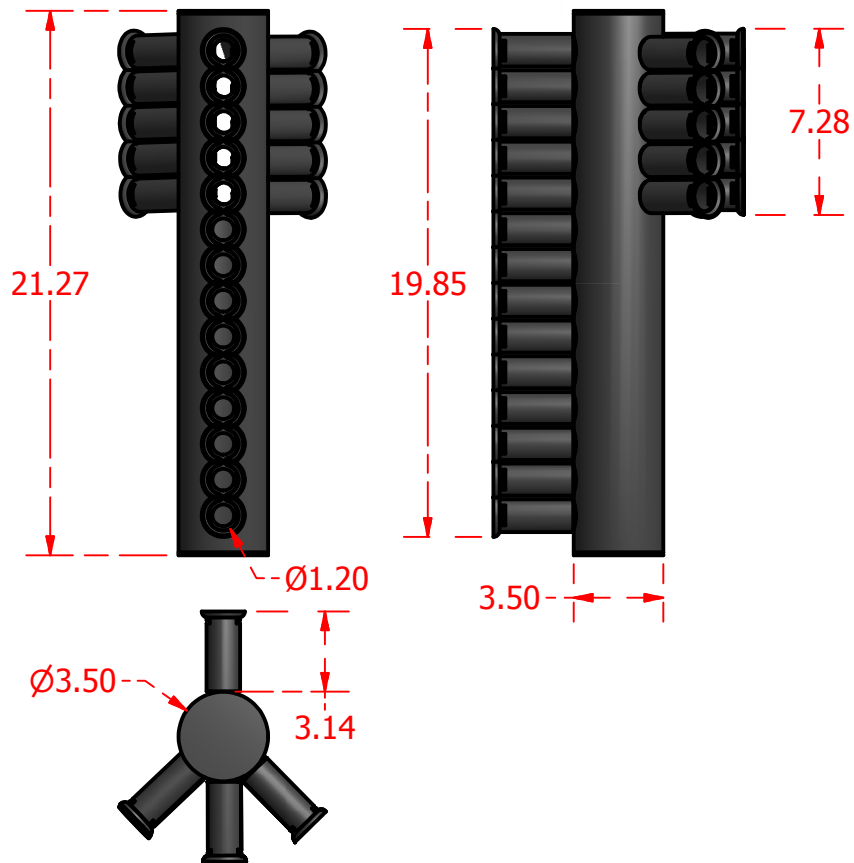

## Standard Profiles

## Isometric Views

# Multi-Flow Product Data Sheet - #1800A Multi-Purpose 18" to 6" with 6" Dbl. Y

Manufactured by Varicore Technologies, Inc. - Prinsburg, MN 56281 - 800.978.8007

The Multi-Flow logo is Copyright protected, all rights reserved.

### VALUE

Material Composition.....	Thermoplastic
Orientation.....	Vertical
Connection Type.....	Multi-Flow / 3" Sch 40