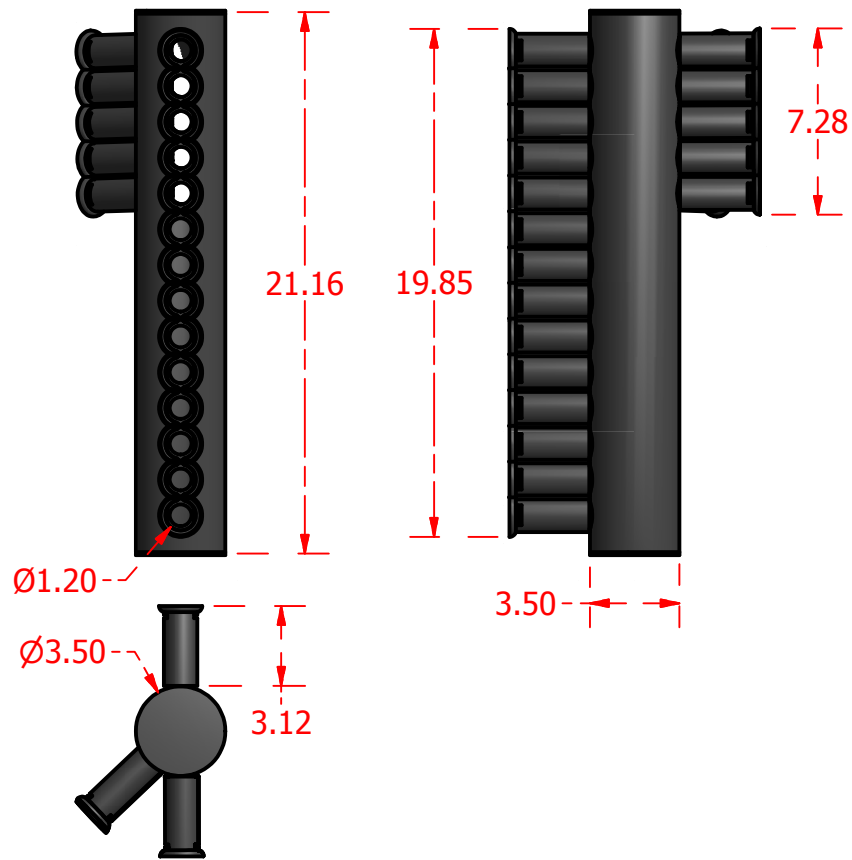

## Standard Profiles

## Isometric Views

## Multi-Flow Product Data Sheet - #1800B Multi-Purpose 18" to 6" with 6" DbL. Y (Left)

Manufactured by Varicore Technologies, Inc. - Prinsburg, MN 56281 - 800.978.8007

The Multi-Flow logo is Copyright protected, all rights reserved.

### PROPERTY

Material Composition.....	Thermoplastic
Orientation.....	Vertical
Connection Type.....	Multi-Flow / 3" Sch 40