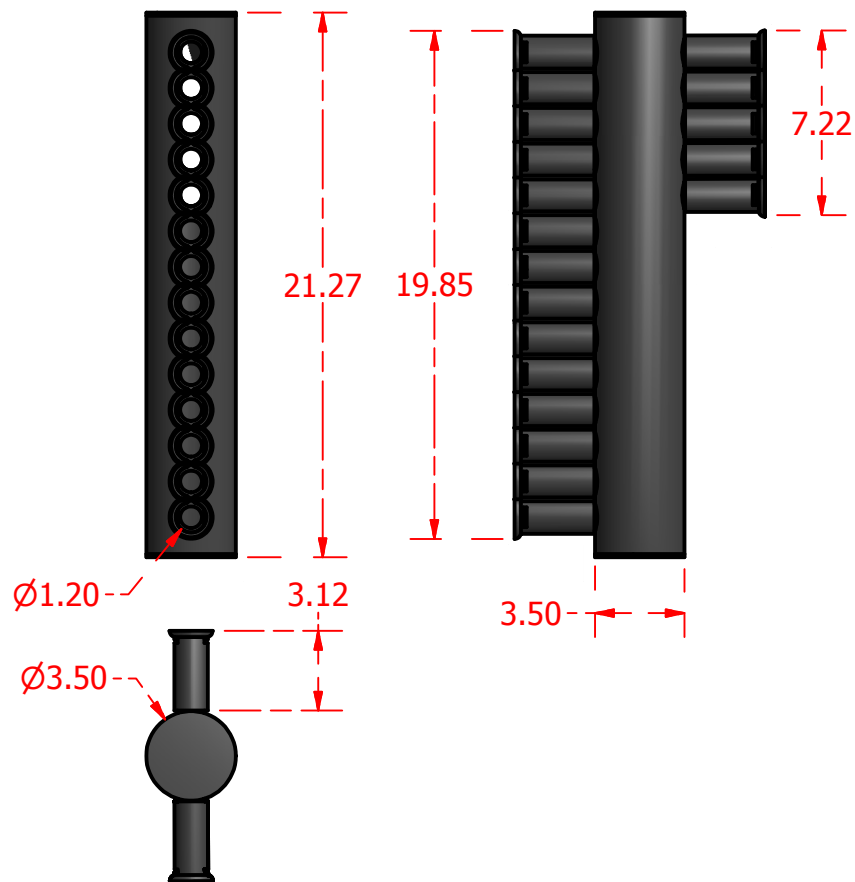

Standard Profiles

Isometric Views

Multi-Flow Product Data Sheet - #1800D Multi-Purpose 18" to 6" Coupler

Manufactured by Varicore Technologies, Inc. - Prinsburg, MN 56281 - 800.978.8007

The Multi-Flow logo is Copyright protected, all rights reserved.

US Patent Protect - 9483745856834

PROPERTY

VALUE

Material Composition.....	Thermoplastic
Orientation.....	Horizontal or Vertical
Connection Type.....	Multi-Flow / 3" Sch 40