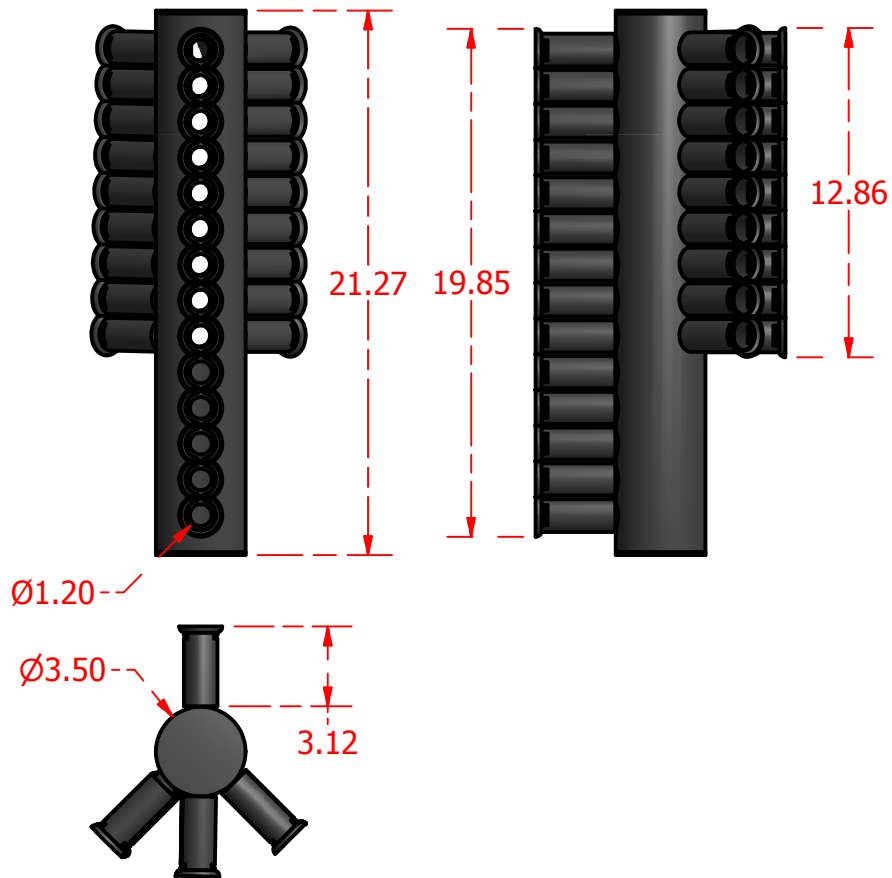

## Standard Profiles

## Isometric Views

## Multi-Flow Product Data Sheet - #1800G Multi-Purpose 18" to 12" with 12" Dbl. Y

Manufactured by Varicore Technologies, Inc. - Prinsburg, MN 56281 - 800.978.8007

The Multi-Flow logo is Copyright protected, all rights reserved.

### VALUE

Material Composition.....	Thermoplastic
Orientation.....	Vertical
Connection Type.....	Multi-Flow / 3" Sch 40