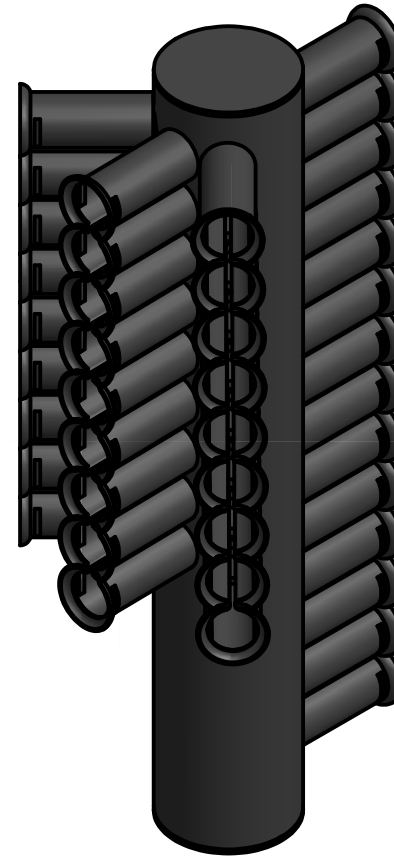

## Standard Profiles

## Isometric Views

## Multi-Flow Product Data Sheet - #1800G Multi-Purpose 18" to 12" with 12" Dbl. Y

Manufactured by Varicore Technologies, Inc. - Prinsburg, MN 56281 - 800.978.8007

The Multi-Flow logo is Copyright protected, all rights reserved.

### VALUE

Material Composition.....	Thermoplastic
Orientation.....	Vertical
Connection Type.....	Multi-Flow / 3" Sch 40