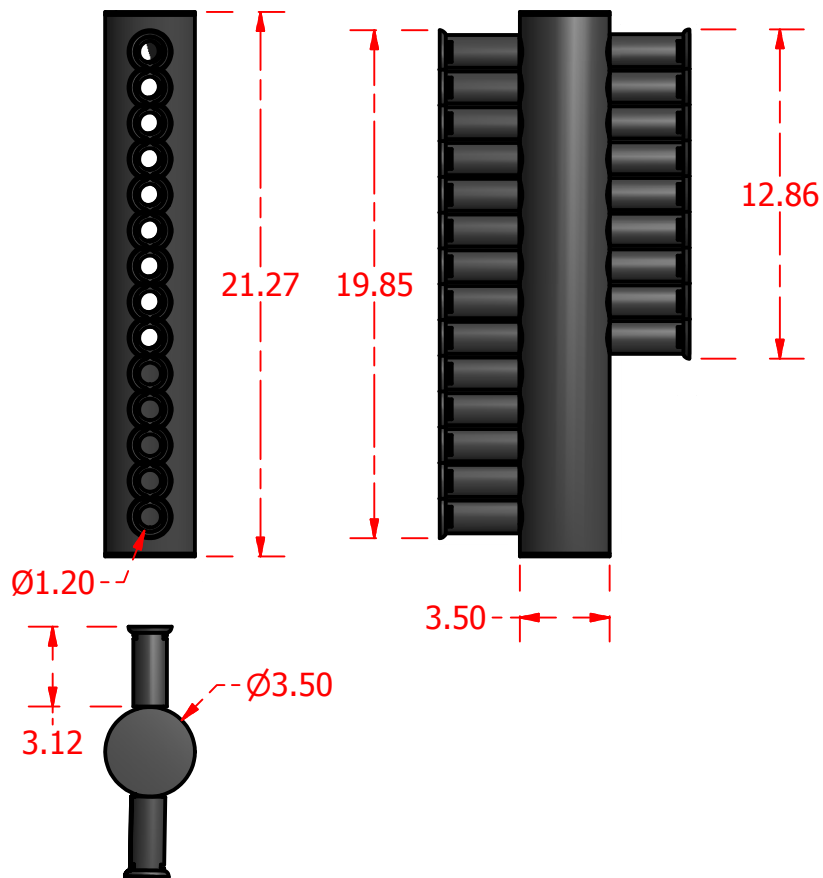

## Standard Profiles

## Isometric Views

## Multi-Flow Product Data Sheet - #1800HMulti-Purpose 18" to 12" Coupler

Manufactured by Varicore Technologies, Inc. - Prinsburg, MN 56281 - 800.978.8007

The Multi-Flow logo is Copyright protected, all rights reserved.

### VALUE

Material Composition.....	Thermoplastic
Orientation.....	Horizontal or Vertical
Connection Type.....	Multi-Flow / 3" Sch 40