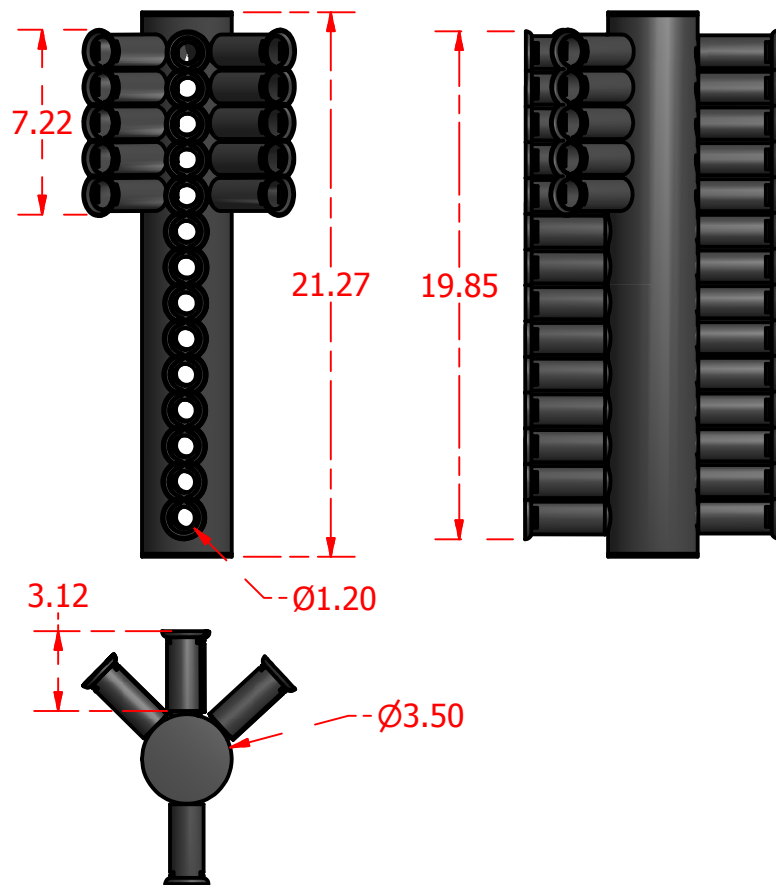

## Standard Profiles

## Isometric Views

## Multi-Flow Product Data Sheet - #1800K Multi-Purpose 18" to 18" with 6" Dbl. Y

Manufactured by Varicore Technologies, Inc. - Prinsburg, MN 56281 - 800.978.8007

The Multi-Flow logo is Copyright protected, all rights reserved.

### PROPERTY

|                           |                        |
|---------------------------|------------------------|
| Material Composition..... | Thermoplastic          |
| Orientation.....          | Vertical               |
| Connection Type.....      | Multi-Flow / 3" Sch 40 |