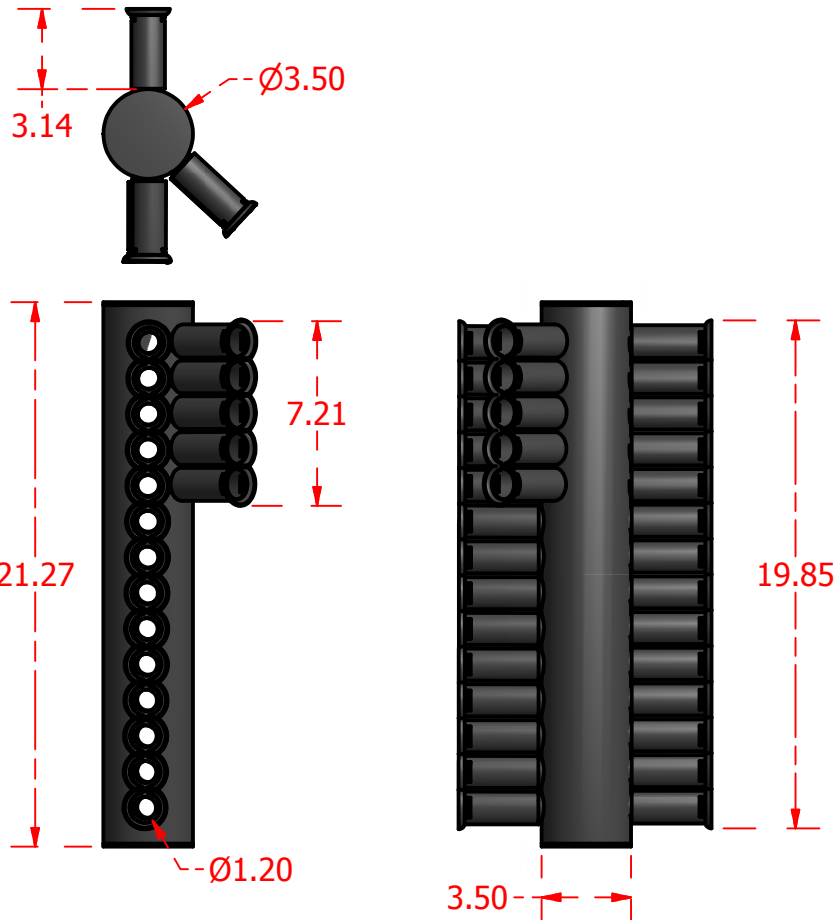

## Standard Profiles

## Isometric Views

## Multi-Flow Product Data Sheet - #1800P Multi-Purpose 18" to 18" to 6" Y (Left)

Manufactured by Varicore Technologies, Inc. - Prinsburg, MN 56281 - 800.978.8007

The Multi-Flow logo is Copyright protected, all rights reserved.

### VALUE

Material Composition.....	Thermoplastic
Orientation.....	Vertical
Connection Type.....	Multi-Flow / 3" Sch 40