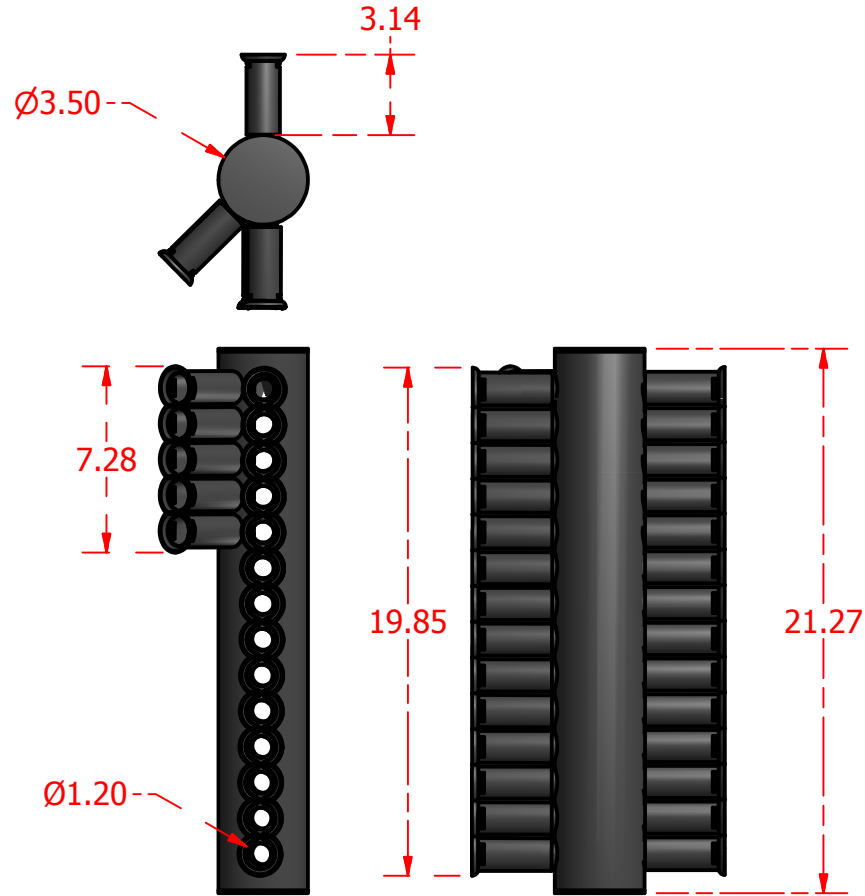

## Standard Profiles

## Isometric Views

## Multi-Flow Product Data Sheet - #1800Q Multi-Purpose 18" to 18" to 6" Y (Right)

Manufactured by Varicore Technologies, Inc. - Prinsburg, MN 56281 - 800.978.8007

The Multi-Flow logo is Copyright protected, all rights reserved.

### VALUE

Material Composition.....	Thermoplastic
Orientation.....	Vertical
Connection Type.....	Multi-Flow / 3" Sch 40