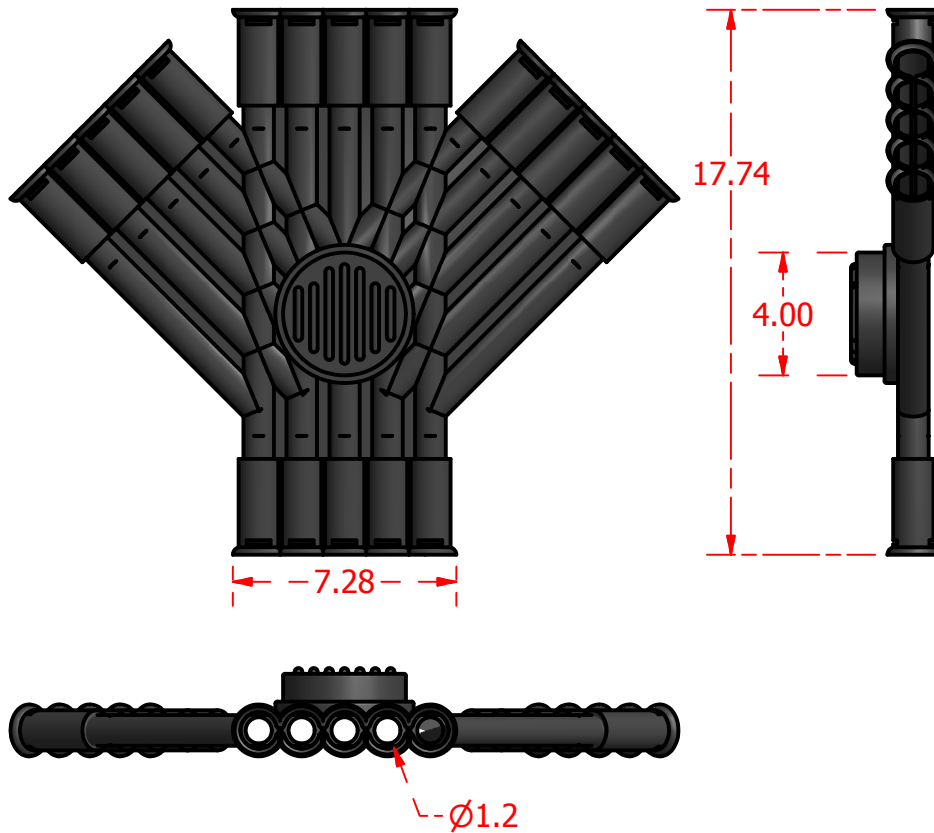

## Standard Profiles

## Isometric Views

### PROPERTY

Material Composition.....High Density Polyethylene  
 Connection Type.....Multi-Flow/4" Sch 40  
 Orientation.....Horizontal