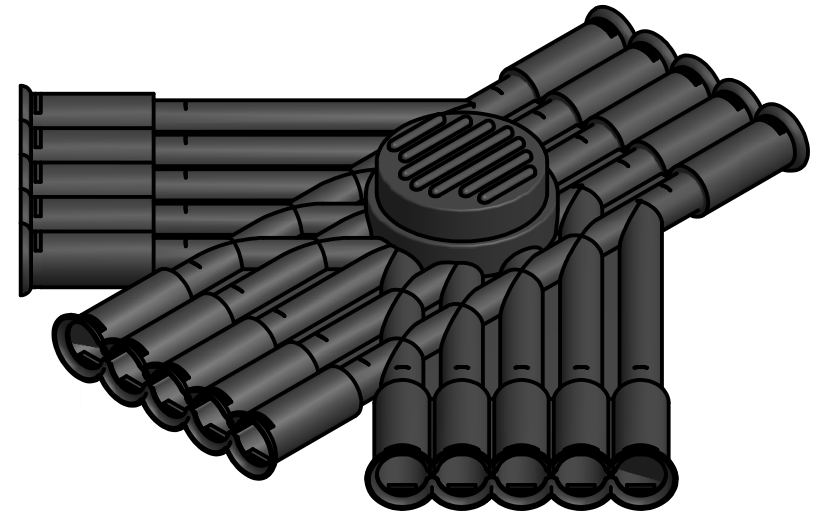

## Standard Profiles

## Isometric Views

### PROPERTY

Material Composition.....High Density Polyethylene  
 Connection Type.....Multi-Flow/4" Sch 40  
 Orientation.....Horizontal