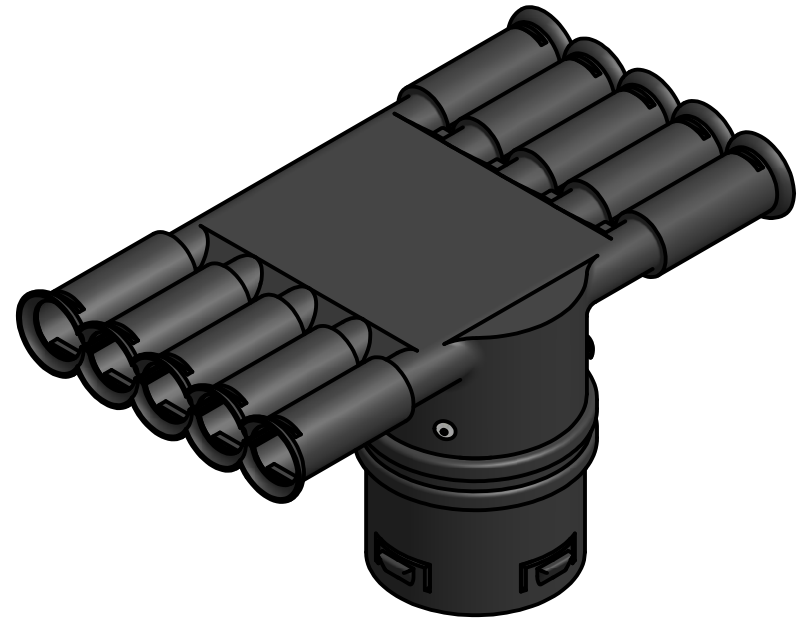

Standard Profiles

Isometric Views

Multi-Flow Product Data Sheet - 06033 6" Inline Side Outlet to 4" Corrugated

Manufactured by Varicore Technologies, Inc. - Prinsburg, MN 56281 - 800.978.8007

The Multi-Flow logo is Copyright protected, all rights reserved.

US Patent Protect - 9483745856834

PROPERTY

VALUE

Material Composition.....	Thermoplastic
Orientation.....	Horizontal or Vertical
Connection Type.....	Multi-Flow / 4" Corrugated HDPE