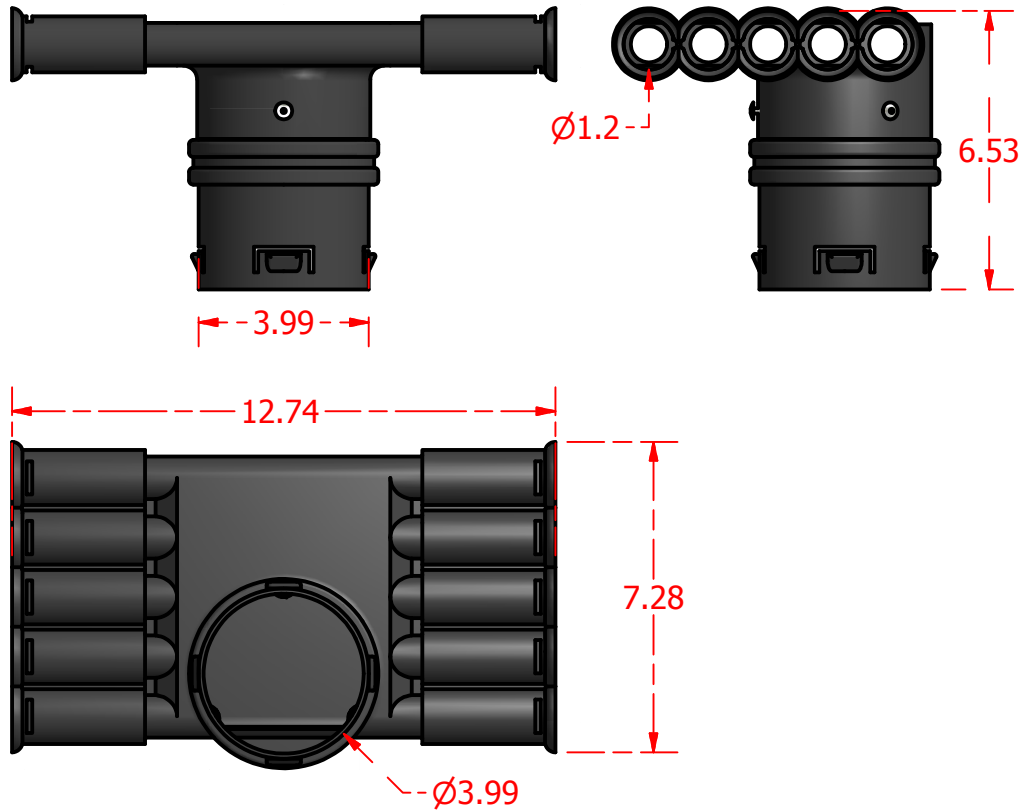

Standard Profiles

Isometric Views

Multi-Flow Product Data Sheet - 06033 6" Inline Side Outlet to 4" Corrugated

Manufactured by Varicore Technologies, Inc. - Prinsburg, MN 56281 - 800.978.8007

The Multi-Flow logo is Copyright protected, all rights reserved.

US Patent Protect - 9483745856834

PROPERTY

VALUE

Material Composition.....	Thermoplastic
Orientation.....	Horizontal or Vertical
Connection Type.....	Multi-Flow / 4" Corrugated HDPE