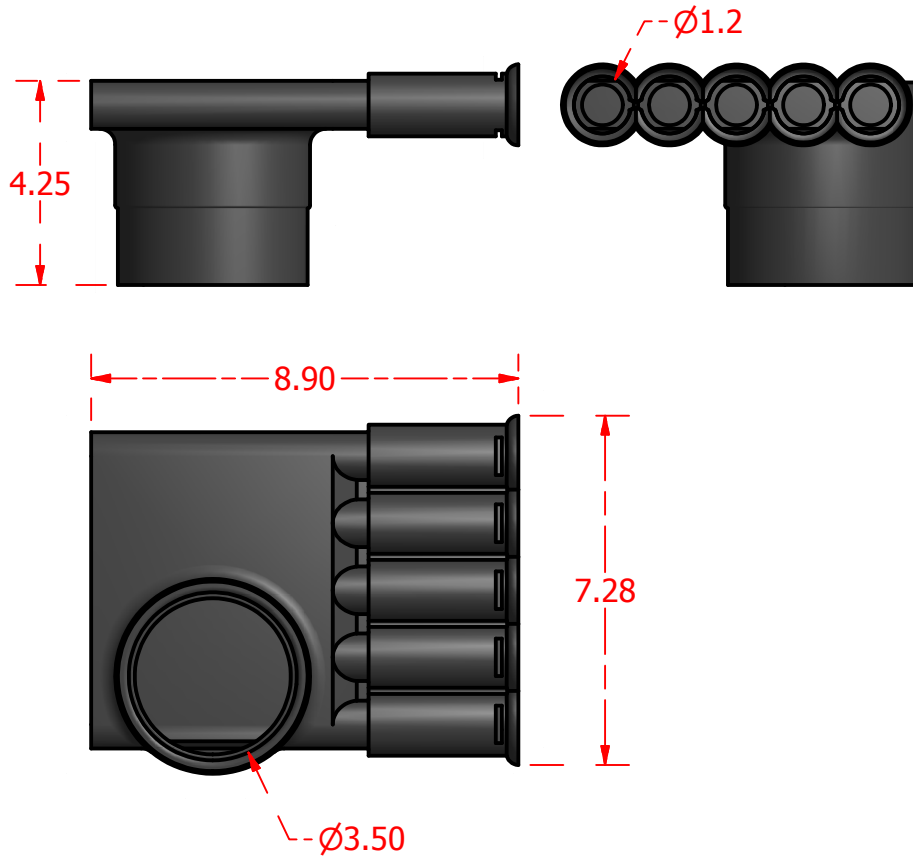

Standard Profiles

Isometric Views

Multi-Flow Product Data Sheet - #06043 6" Side Outlet to 3" Solid

Manufactured by Varicore Technologies, Inc. - Prinsburg, MN 56281 - 800.978.8007

The Multi-Flow logo is Copyright protected, all rights reserved.

US Patent Protect - 9483745856834

PROPERTY

VALUE

Material Composition.....	Thermoplastic
Orientation.....	Horizontal or Vertical
Connection Type.....	Multi-Flow / 3" Sch 40 PVC / ABS