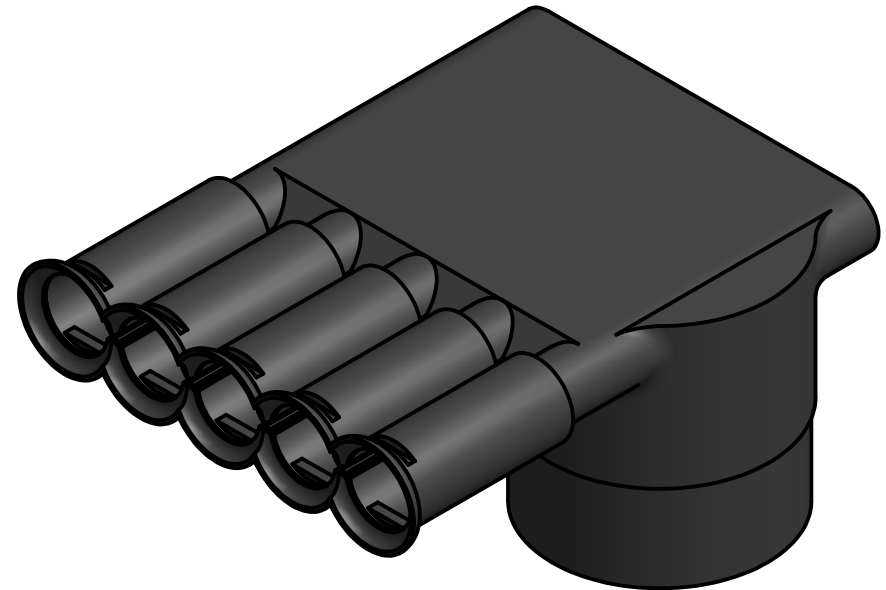

Standard Profiles

Isometric Views

Multi-Flow Product Data Sheet - #06043 6" Side Outlet to 3" Solid

Manufactured by Varicore Technologies, Inc. - Prinsburg, MN 56281 - 800.978.8007

The Multi-Flow logo is Copyright protected, all rights reserved.

US Patent Protect - 9483745856834

PROPERTY

VALUE

Material Composition.....	Thermoplastic
Orientation.....	Horizontal or Vertical
Connection Type.....	Multi-Flow / 3" Sch 40 PVC / ABS