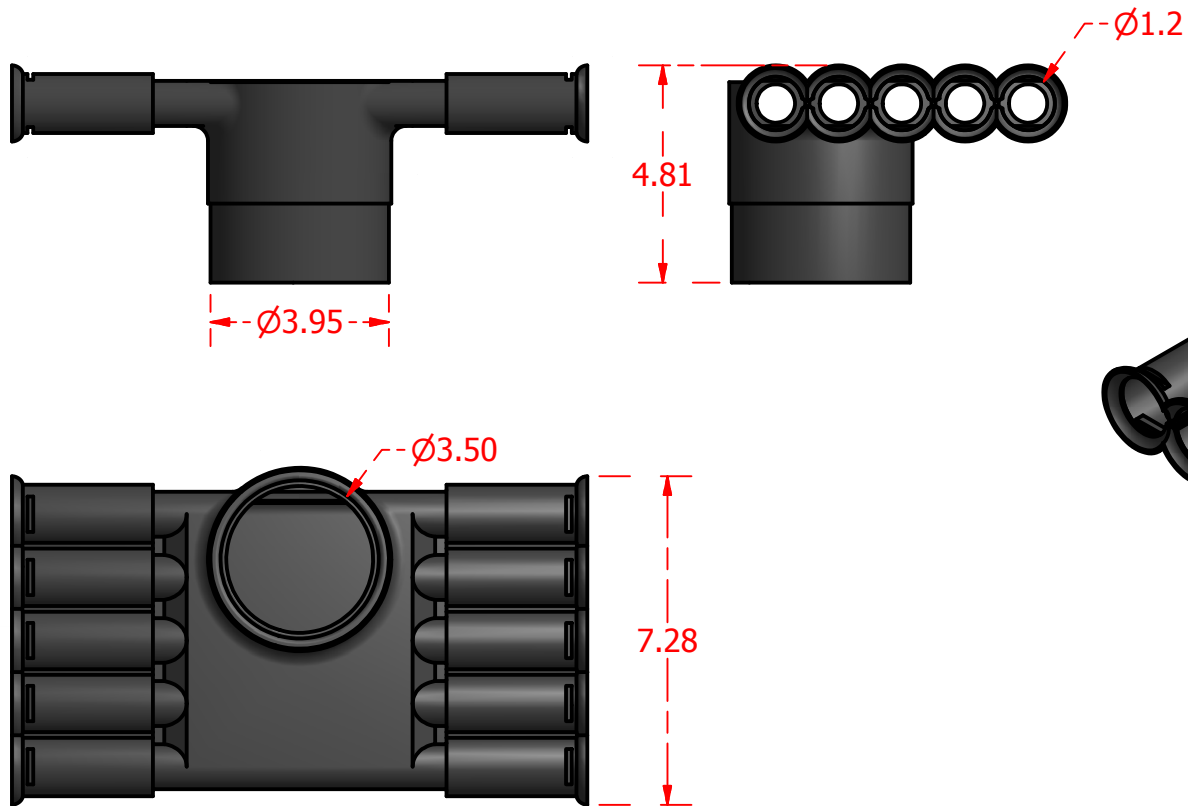

Standard Profiles

Isometric Views

Multi-Flow Product Data Sheet - #06053 6" Inline Side Outlet to 3" Solid

Manufactured by Varicore Technologies, Inc. - Prinsburg, MN 56281 - 800.978.8007

The Multi-Flow logo is Copyright protected, all rights reserved.

US Patent Protect - 9483745856834

PROPERTY

VALUE

Material Composition.....	Thermoplastic
Orientation.....	Horizontal or Vertical
Connection Type.....	Multi-Flow / 4" Sch 40 PVC \ ABS