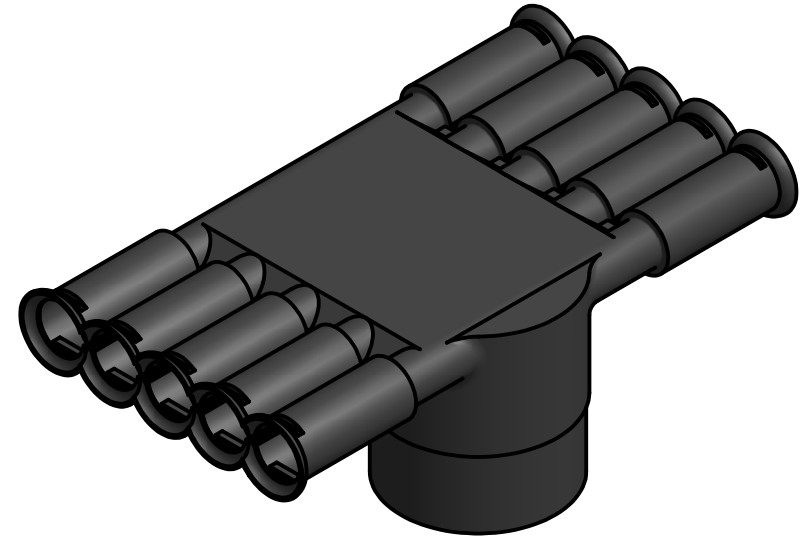

Standard Profiles

Isometric Views

Multi-Flow Product Data Sheet - #06053 6" Inline Side Outlet to 3" Solid

Manufactured by Varicore Technologies, Inc. - Prinsburg, MN 56281 - 800.978.8007

The Multi-Flow logo is Copyright protected, all rights reserved.

US Patent Protect - 9483745856834

PROPERTY

VALUE

Material Composition.....	Thermoplastic
Orientation.....	Horizontal or Vertical
Connection Type.....	Multi-Flow / 4" Sch 40 PVC \ ABS