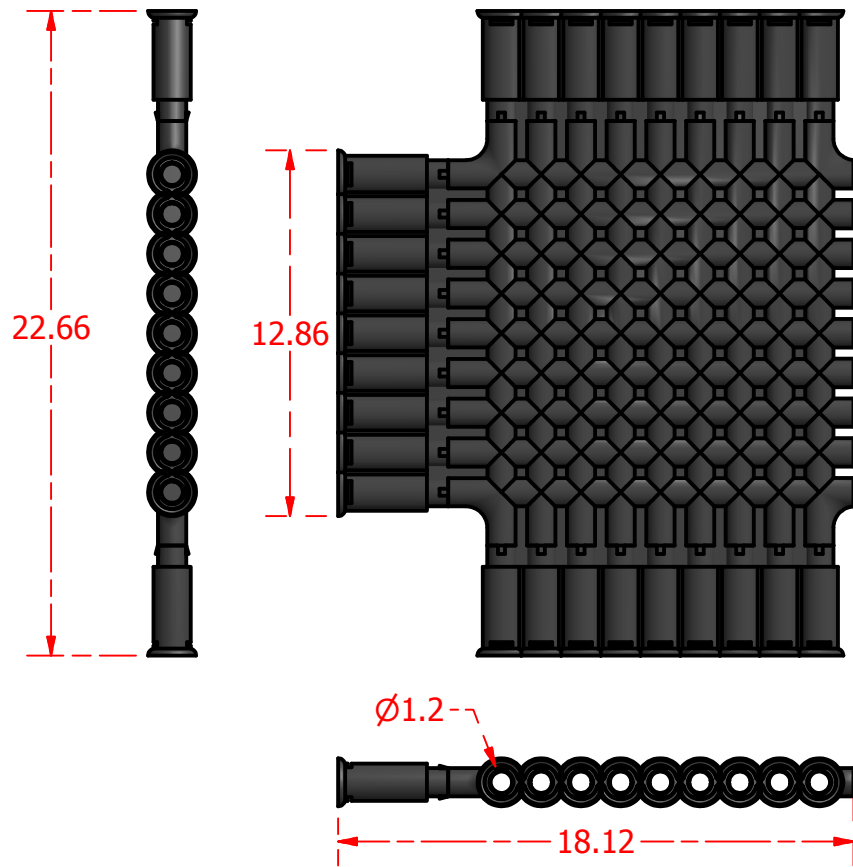

Standard Profiles

Isometric Views

Multi-Flow Product Data Sheet - #12017 12" Horizontal T

Manufactured by Varicore Technologies, Inc. - Prinsburg, MN 56281 - 800.978.8007

The Multi-Flow logo is Copyright protected, all rights reserved.

US Patent Protect - 9483745856834

PROPERTY

Material Composition.....High Density Polyethylene
 Attachement Method.....Snap and Lock
 Orientation.....Horizontal

VALUE