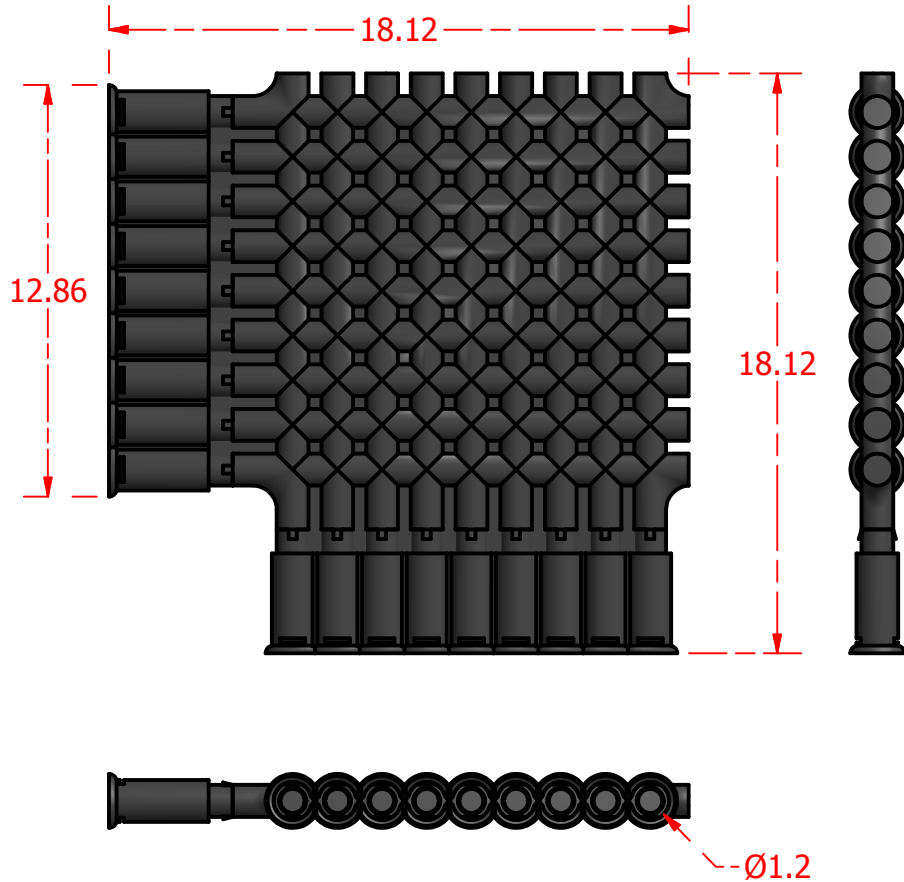

Standard Profiles

Isometric Views

Multi-Flow Product Data Sheet - #1201N 12" Horizontal 90 Degree Coupler

Manufactured by Varicore Technologies, Inc. - Prinsburg, MN 56281 - 800.978.8007

The Multi-Flow logo is Copyright protected, all rights reserved.

US Patent Protect - 9483745856834

PROPERTY

Material Composition.....High Density Polyethylene
Connection Type.....Multi-Flow/4" Sch 40
Orientation.....Horizontal

VALUE