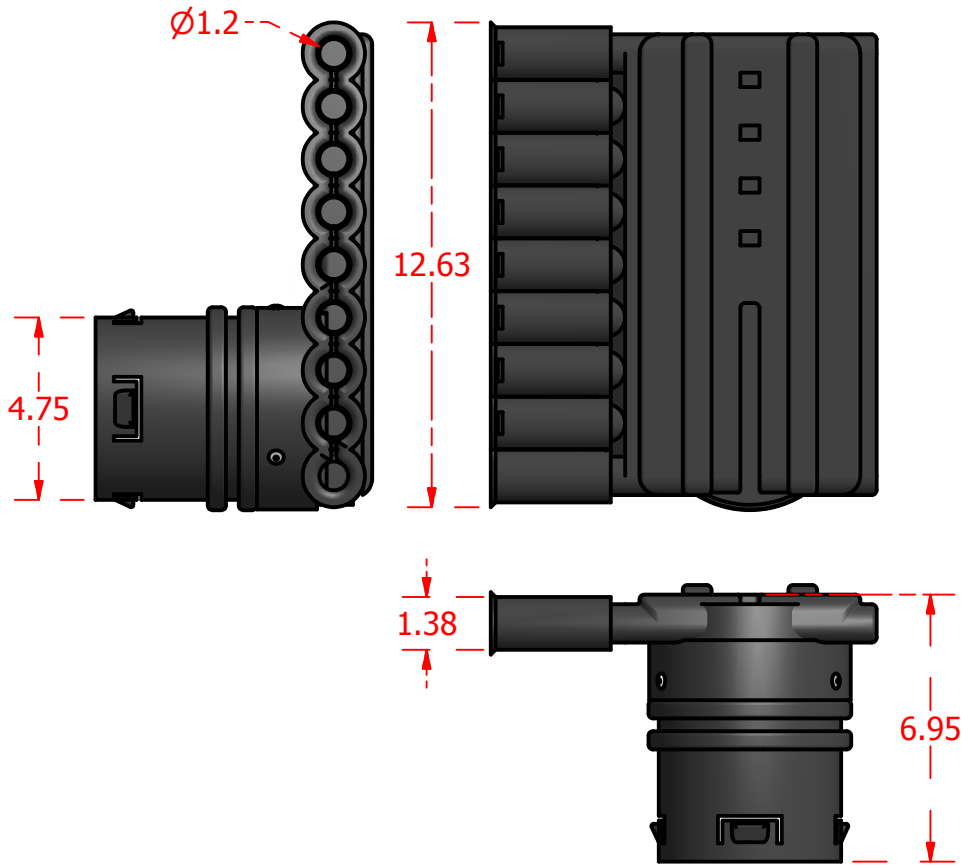

Standard Profiles

Isometric Views

Multi-Flow Product Data Sheet - #12023 12" Side Outle to Corrugated

Manufactured by Varicore Technologies, Inc. - Prinsburg, MN 56281 - 800.978.8007

The Multi-Flow logo is Copyright protected, all rights reserved.

US Patent Protect - 9483745856834

PROPERTY

Material Composition.....Thermoplastic
 Orientation..... Vertical
 Connection Type.....Multi-Flow / 4" Corrugated HDPE

VALUE