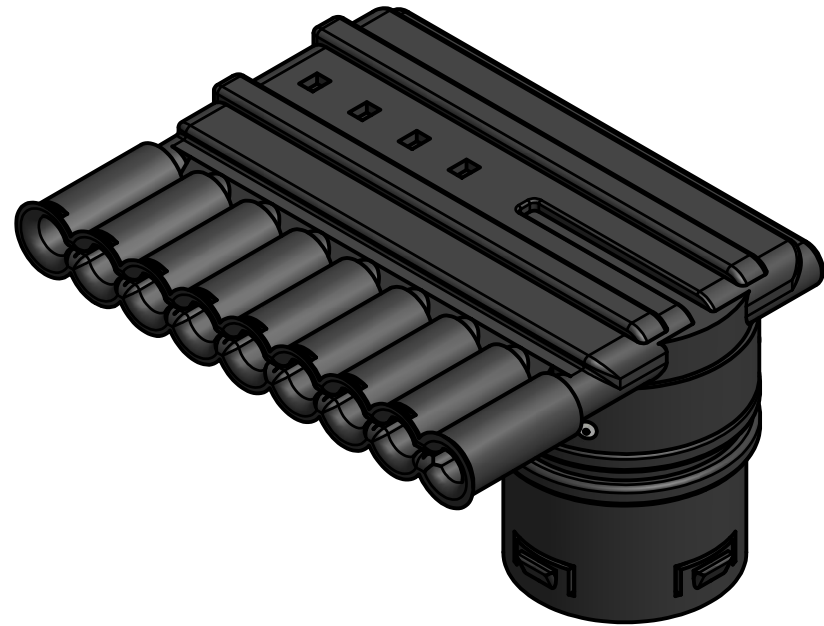

Standard Profiles

Isometric Views

Multi-Flow Product Data Sheet - #12023 12" Side Outle to Corrugated

Manufactured by Varicore Technologies, Inc. - Prinsburg, MN 56281 - 800.978.8007

The Multi-Flow logo is Copyright protected, all rights reserved.

US Patent Protect - 9483745856834

PROPERTY

Material Composition.....Thermoplastic
 Orientation..... Vertical
 Connection Type.....Multi-Flow / 4" Corrugated HDPE

VALUE