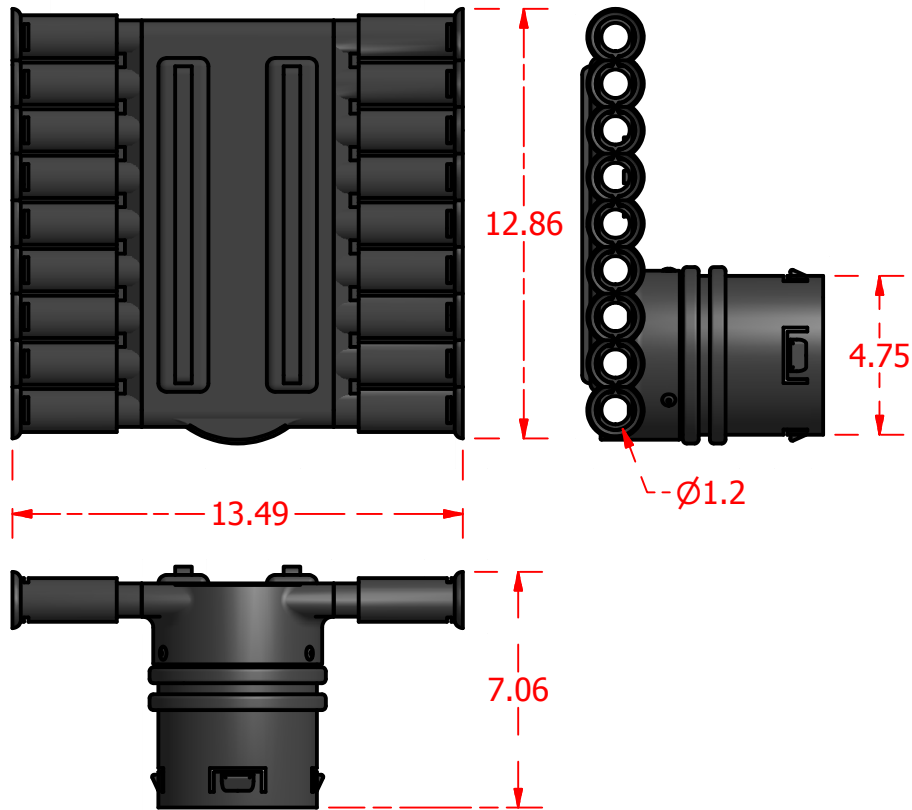

Standard Profiles

Isometric Views

Multi-Flow Product Data Sheet - #12033 12" Inline Side Outlet to Corrugated

Manufactured by Varicore Technologies, Inc. - Prinsburg, MN 56281 - 800.978.8007

The Multi-Flow logo is Copyright protected, all rights reserved.

US Patent Protect - 9483745856834

PROPERTY

Material Composition.....High Density Polyethylene
 Orientation.....Horizontal or Vertical
 Connection Type.....Multi-Flow / 4" Corrugated HDPE

VALUE