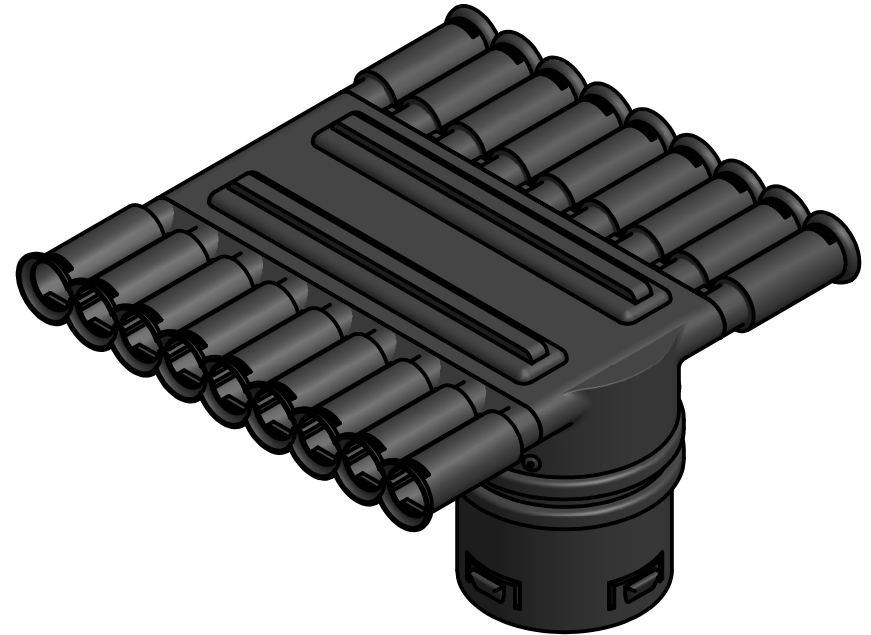

Standard Profiles

Isometric Views

Multi-Flow Product Data Sheet - #12033 12" Inline Side Outlet to Corrugated

Manufactured by Varicore Technologies, Inc. - Prinsburg, MN 56281 - 800.978.8007

The Multi-Flow logo is Copyright protected, all rights reserved.

US Patent Protect - 9483745856834

PROPERTY

Material Composition.....High Density Polyethylene
 Orientation.....Horizontal or Vertical
 Connection Type.....Multi-Flow / 4" Corrugated HDPE

VALUE