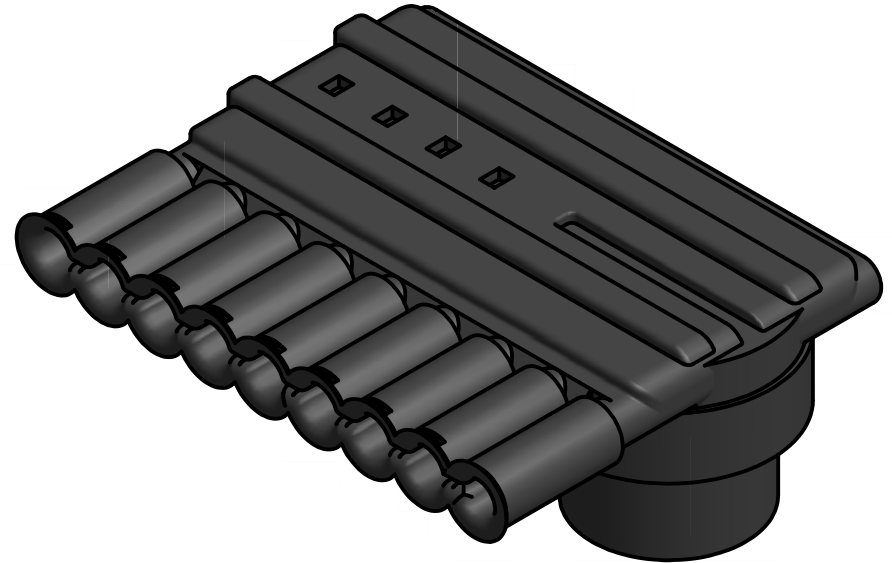

## Standard Profiles

## Isometric Views

## Multi-Flow Product Data Sheet - #12043 12" Side Outlet to 3" Solid

Manufactured by Varicore Technologies, Inc. - Prinsburg, MN 56281 - 800.978.8007

The Multi-Flow logo is Copyright protected, all rights reserved.

### VALUE

Material Composition.....Thermoplastic  
 Orientation.....Horizontal or Vertical  
 Connection Type.....Multi-Flow / 4" Sch 40 PVC ABS