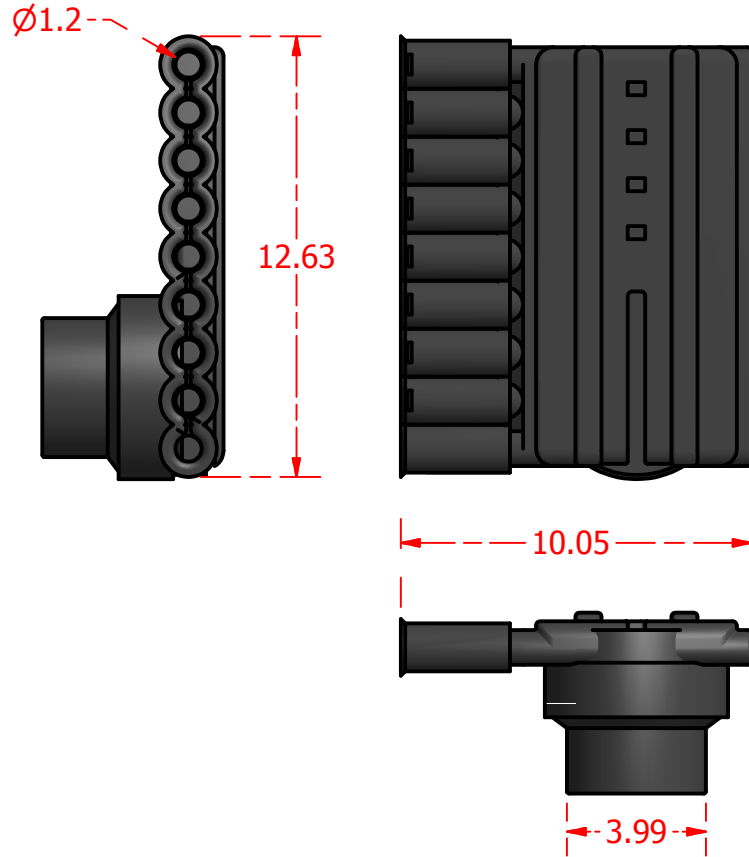

## Standard Profiles

## Isometric Views

## Multi-Flow Product Data Sheet - #12043 12" Side Outlet to 3" Solid

Manufactured by Varicore Technologies, Inc. - Prinsburg, MN 56281 - 800.978.8007

The Multi-Flow logo is Copyright protected, all rights reserved.

### VALUE

Material Composition.....Thermoplastic  
 Orientation.....Horizontal or Vertical  
 Connection Type.....Multi-Flow / 4" Sch 40 PVC ABS