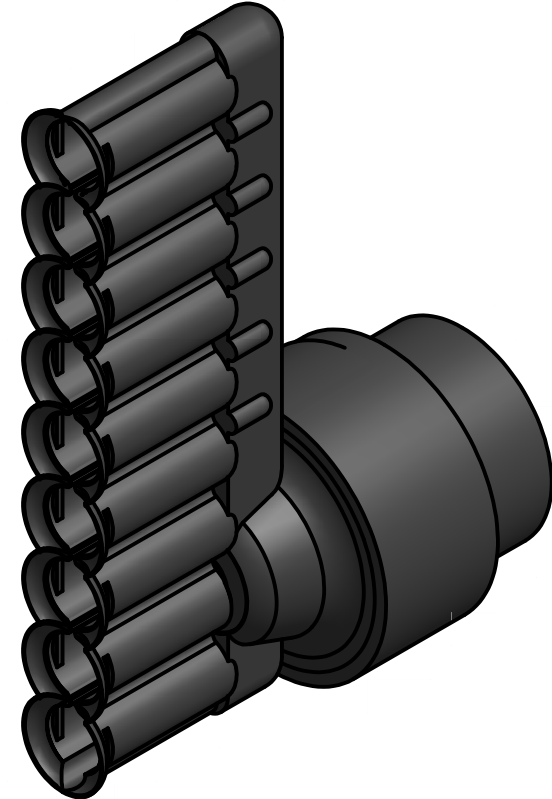

## Standard Profiles

## Isometric Views

## Multi-Flow Product Data Sheet - #12044 12" End Outlet to 3" Rigid

Manufactured by Varicore Technologies, Inc. - Prinsburg, MN 56281 - 800.978.8007

The Multi-Flow logo is Copyright protected, all rights reserved.

### PROPERTY

Material Composition.....Thermoplastic  
 Orientation.....Horizontal or Vertical  
 Connection Type.....Multi-Flow / 3" Sch 40 PVC \ ABS