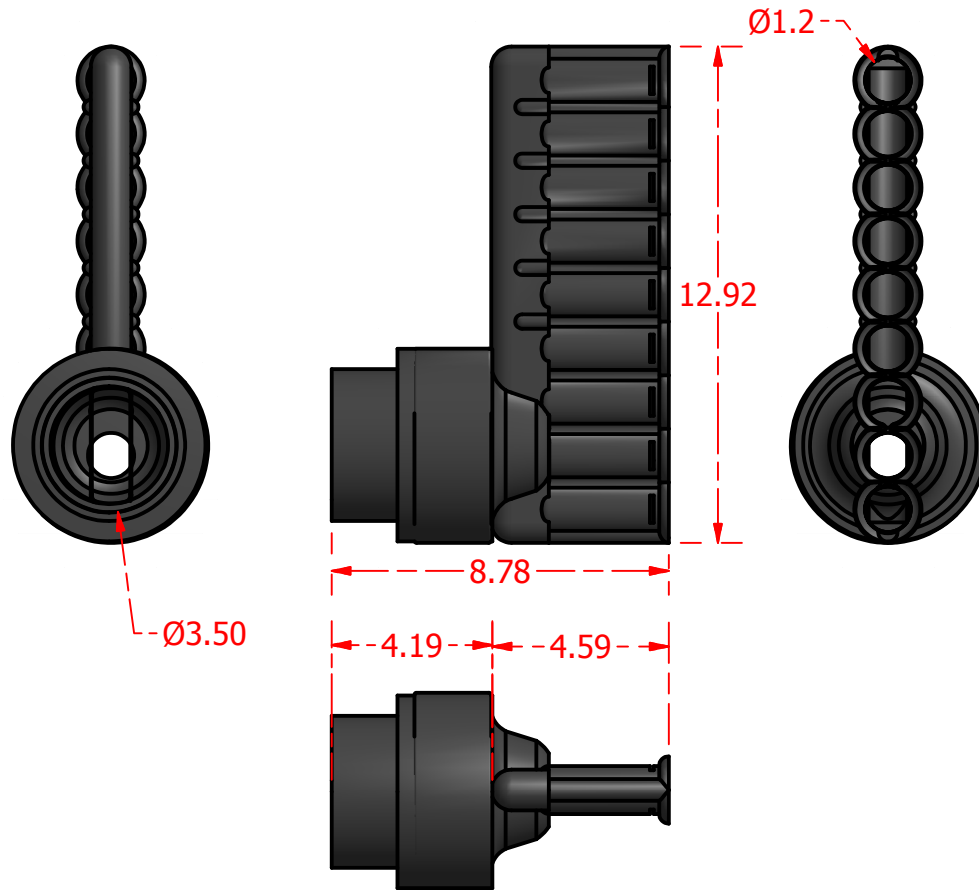

## Standard Profiles

## Isometric Views

## Multi-Flow Product Data Sheet - #12044 12" End Outlet to 3" Rigid

Manufactured by Varicore Technologies, Inc. - Prinsburg, MN 56281 - 800.978.8007

The Multi-Flow logo is Copyright protected, all rights reserved.

### PROPERTY

Material Composition.....Thermoplastic  
 Orientation.....Horizontal or Vertical  
 Connection Type.....Multi-Flow / 3" Sch 40 PVC \ ABS