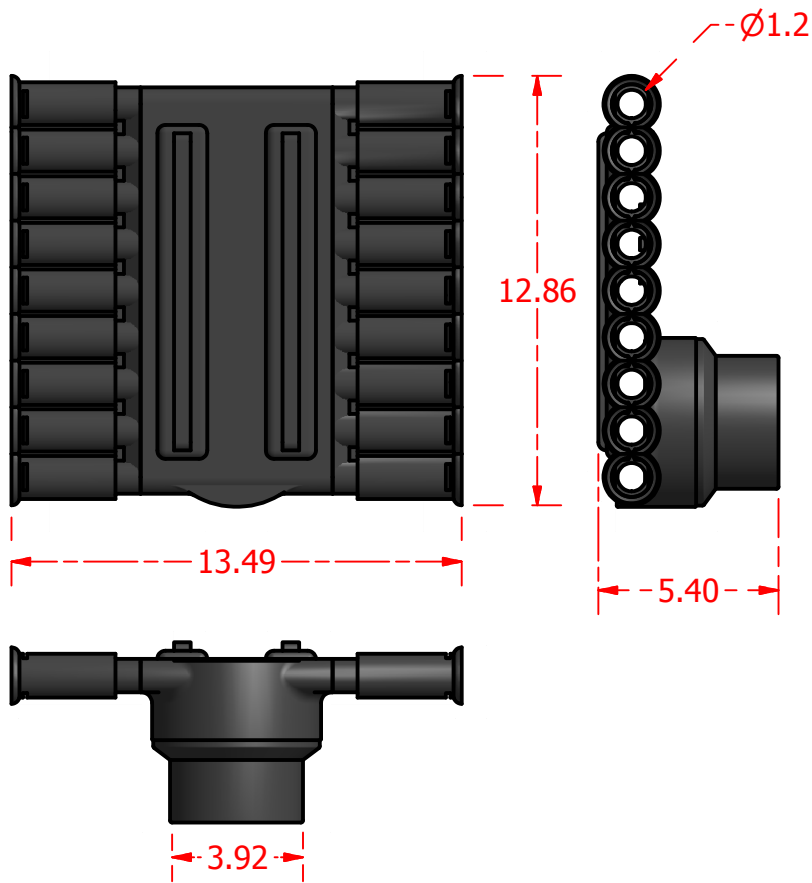

Standard Profiles

Isometric Views

Multi-Flow Product Data Sheet - #12053 - 12" Inline Side Outlet to 3" Soild

Manufactured by Varicore Technologies, Inc. - Prinsburg, MN 56281 - 800.978.8007

The Multi-Flow logo is Copyright protected, all rights reserved.

US Patent Protect - 9483745856834

PROPERTY

Material Composition.....Thermoplastic
 Orientation.....Horizontal or Vertical
 Connection Type.....Multi-Flow / 4" Sch 40/ABS

VALUE