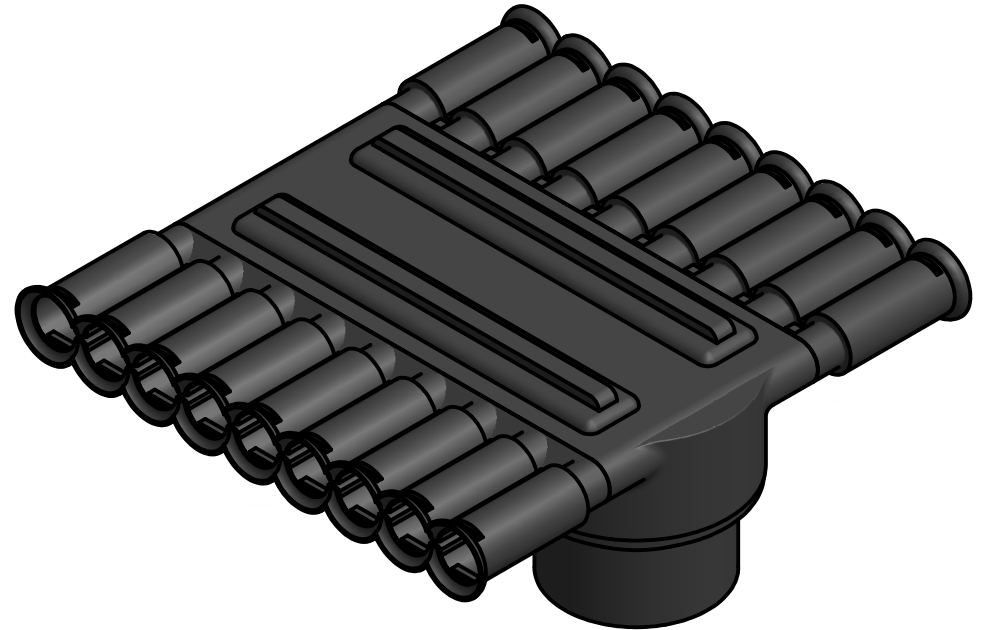

Standard Profiles

Isometric Views

Multi-Flow Product Data Sheet - #12053 - 12" Inline Side Outlet to 3" Soild

Manufactured by Varicore Technologies, Inc. - Prinsburg, MN 56281 - 800.978.8007

The Multi-Flow logo is Copyright protected, all rights reserved.

US Patent Protect - 9483745856834

PROPERTY

Material Composition.....Thermoplastic
 Orientation.....Horizontal or Vertical
 Connection Type.....Multi-Flow / 4" Sch 40/ABS

VALUE