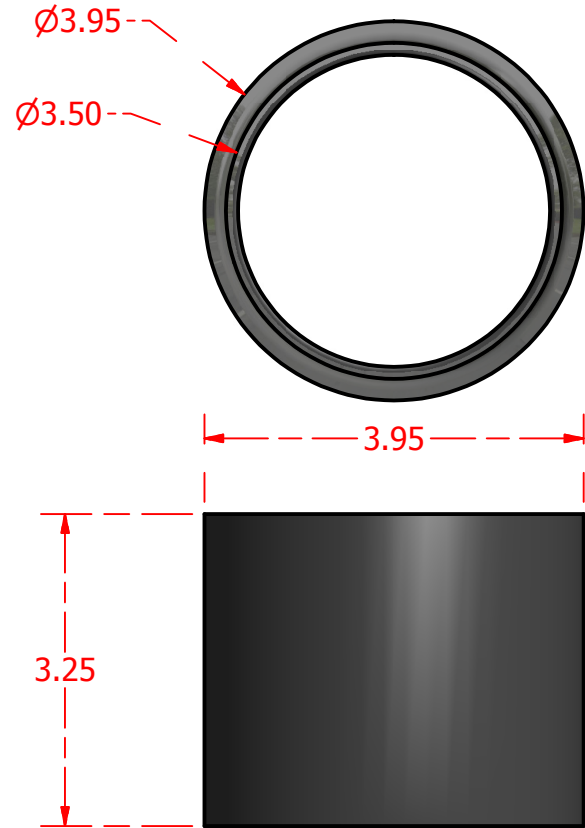

Standard Profiles

Isometric Views

Multi-Flow Product Data Sheet - #ABS05 3" to 3" ABS Coupler

Manufactured by Varicore Technologies, Inc. - Prinsburg, MN 56281 - 800.978.8007

The Multi-Flow logo is Copyright protected, all rights reserved.

US Patent Protect - 9483745856834

PROPERTY

Material Composition.....Thermoplastic
 Connection Type.....3" Sch 40

VALUE