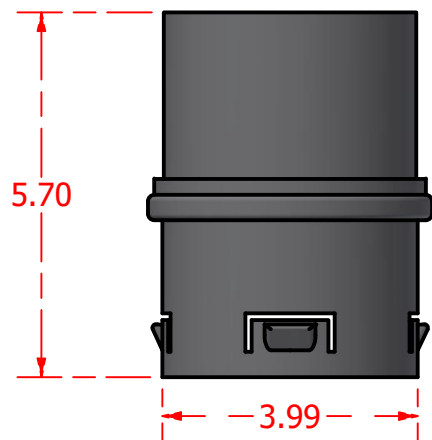

Standard Profiles

Isometric Views

Multi-Flow Product Data Sheet - #00CTV Corru-Tap Vertical (Connects any Multi-Purpose Connector to Corrugated Pipe)

Manufactured by Varicore Technologies, Inc. - Prinsburg, MN 56281 - 800.978.8007

The Multi-Flow logo is Copyright protected, all rights reserved.

US Patent Protect - 9483745856834

PROPERTY

Material Composition.....Thermoplastic
Connection Type.....Multi-Purpose Connectors to 4" Corrugated HDPE