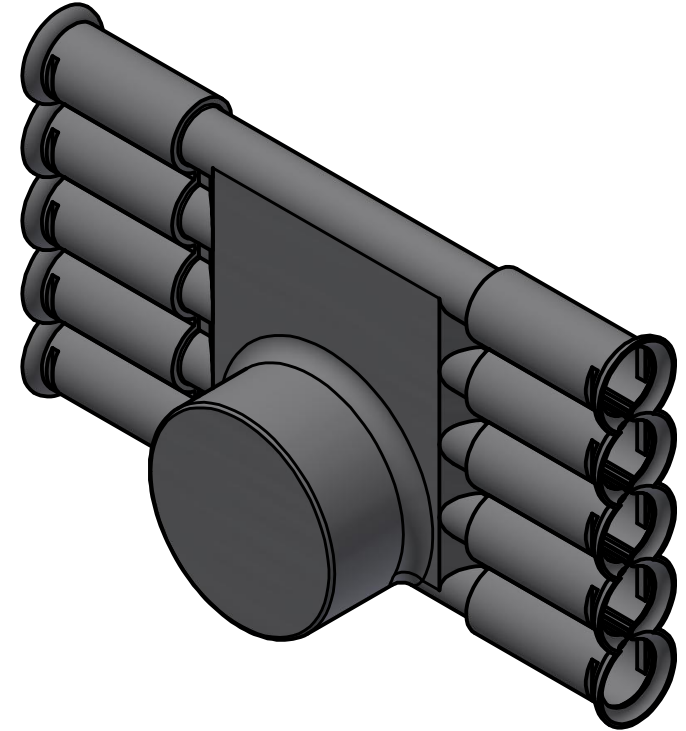

## Standard Profiles

- to Multi-Flow

## Isometric Views

### PROPERTY

Material Composition.....High Density Polyethylene  
 Attachment Method.....Snap and Lock  
 Orientation.....Horizontal or Vertical