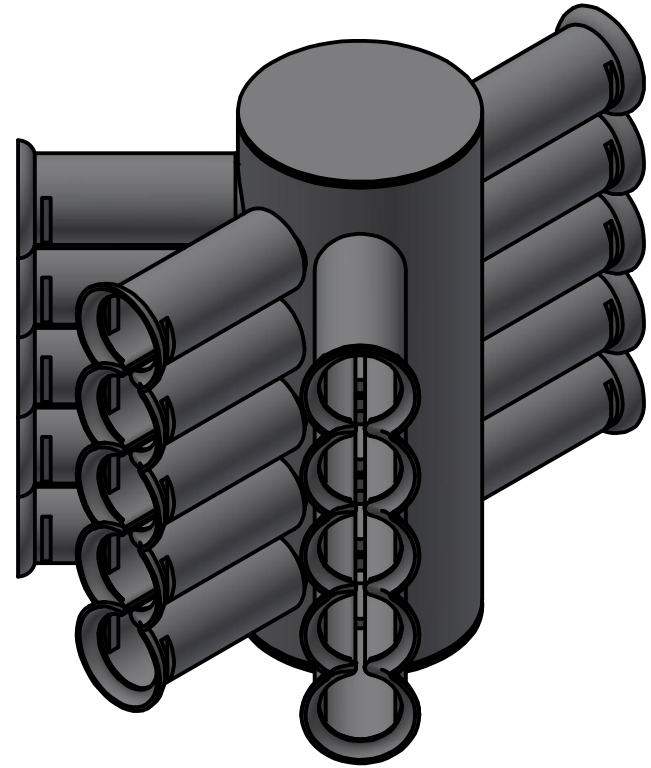

## Standard Profiles

## Isometric Views

## Multi-Flow Product Data Sheet - #06006 Multi-Purpose 6" Double Y

Manufactured by Varicore Technologies, Inc. - Prinsburg, MN 56281 - 800.978.8007

The Multi-Flow logo is Copyright protected, all rights reserved.

### PROPERTY

Material Composition.....	Thermoplastic
Orientation.....	Vertical
Connection Type.....	Multi-Flow / 3" Sch 40