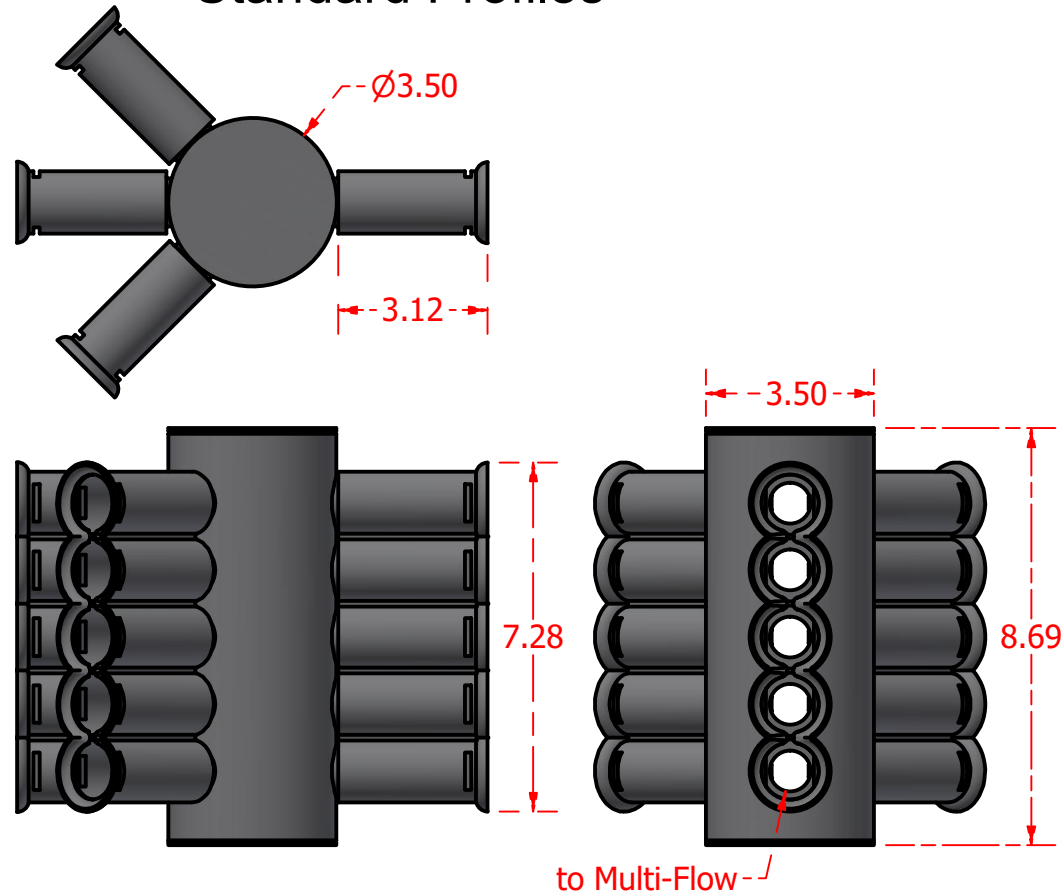

## Standard Profiles

## Isometric Views

### PROPERTY

Material Composition.....	Thermoplastic
Orientation.....	Vertical
Connection Type.....	Multi-Flow / 3" Sch 40