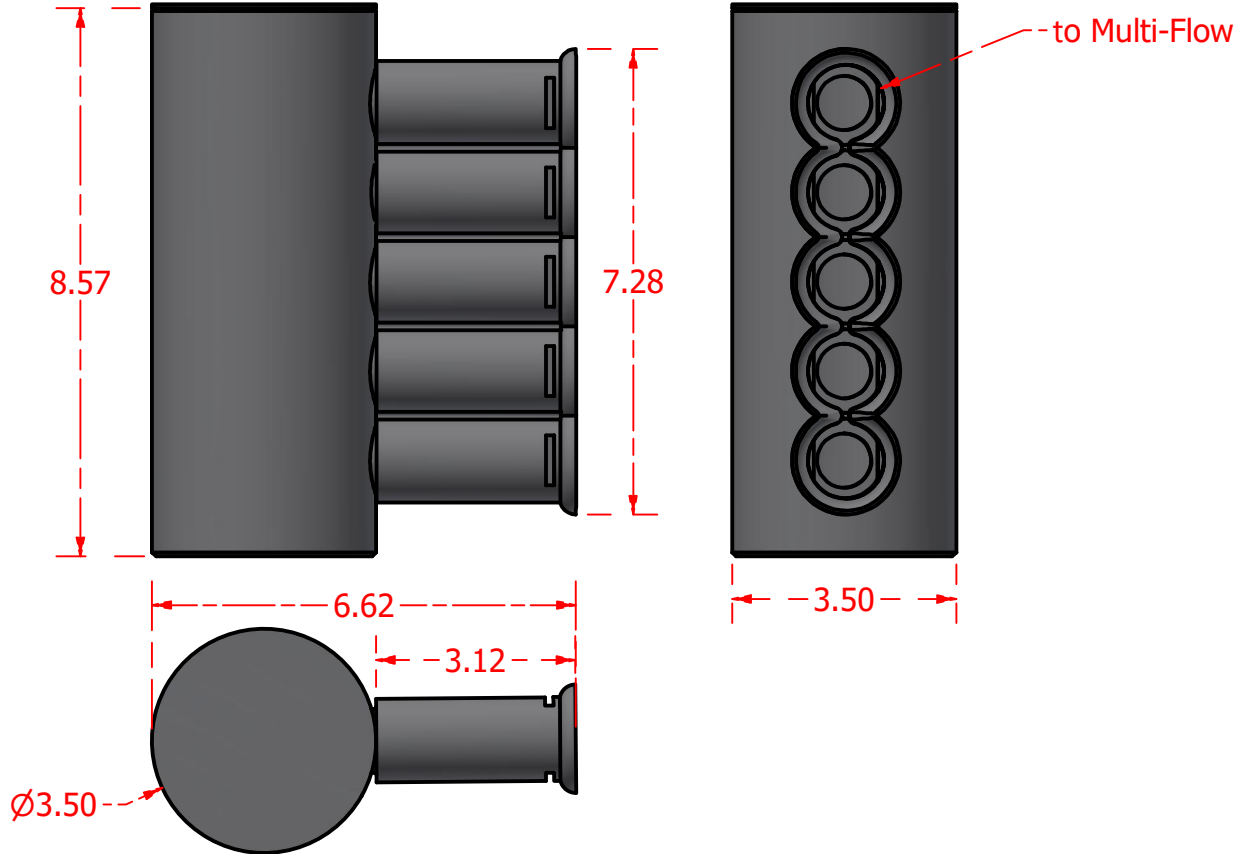

Standard Profiles

Isometric Views

Multi-Flow Product Data Sheet - #0600M Multi-Purpose 6" Outlet

Manufactured by Varicore Technologies, Inc. - Prinsburg, MN 56281 - 800.978.8007

The Multi-Flow logo is Copyright protected, all rights reserved.

US Patent Protect - 9483745856834

PROPERTY

Material Composition.....	Thermoplastic
Orientation.....	Vertical
Connection Type.....	Multi-Flow / 3" Sch 40

VALUE