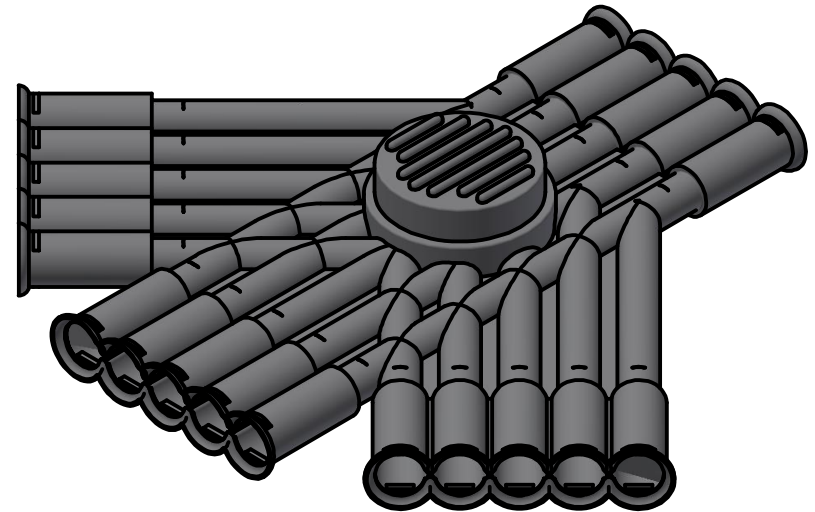

Standard Profiles

Isometric Views

Multi-Flow Product Data Sheet - 06016 6" Horizontal Double Y

Manufactured by Varicore Technologies, Inc. - Prinsburg, MN 56281 - 800.978.8007

The Multi-Flow logo is Copyright protected, all rights reserved.

US Patent Protect - 9483745856834

PROPERTY

Material Composition.....High Density Polyethylene
 Connection Type.....Multi-Flow/4" Sch 40
 Orientation.....Horizontal

VALUE