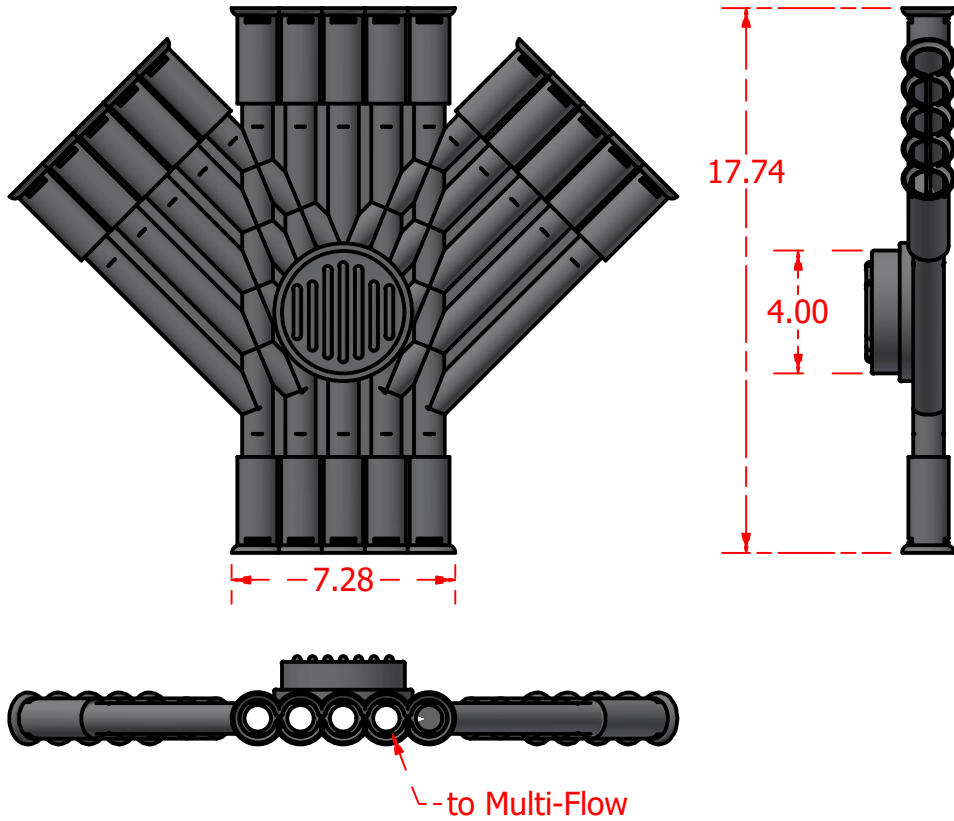

Standard Profiles

Isometric Views

Multi-Flow Product Data Sheet - 06016 6" Horizontal Double Y

Manufactured by Varicore Technologies, Inc. - Prinsburg, MN 56281 - 800.978.8007

The Multi-Flow logo is Copyright protected, all rights reserved.

US Patent Protect - 9483745856834

PROPERTY

Material Composition.....High Density Polyethylene
 Connection Type.....Multi-Flow/4" Sch 40
 Orientation.....Horizontal

VALUE