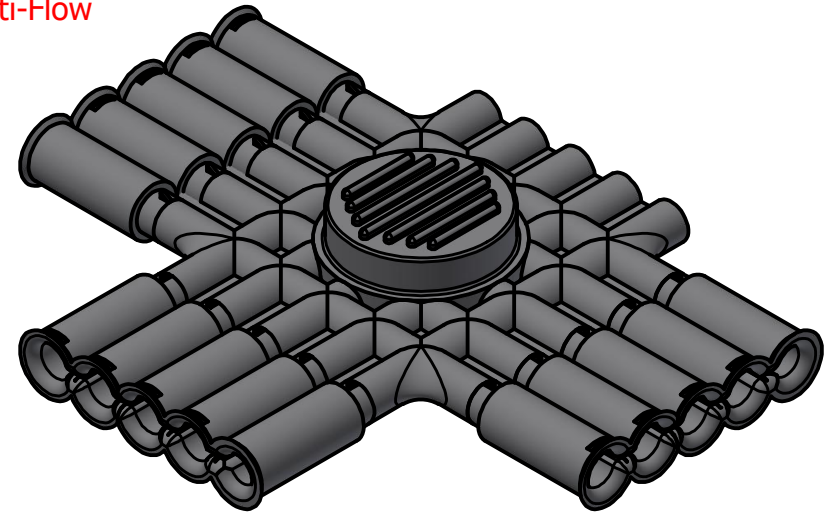

## Standard Profiles

## Isometric Views

### PROPERTY

Material Composition.....	High Density Polyethylene
Connection Type.....	Multi-Flow/4" Sch 40
Orientation.....	Horizontal