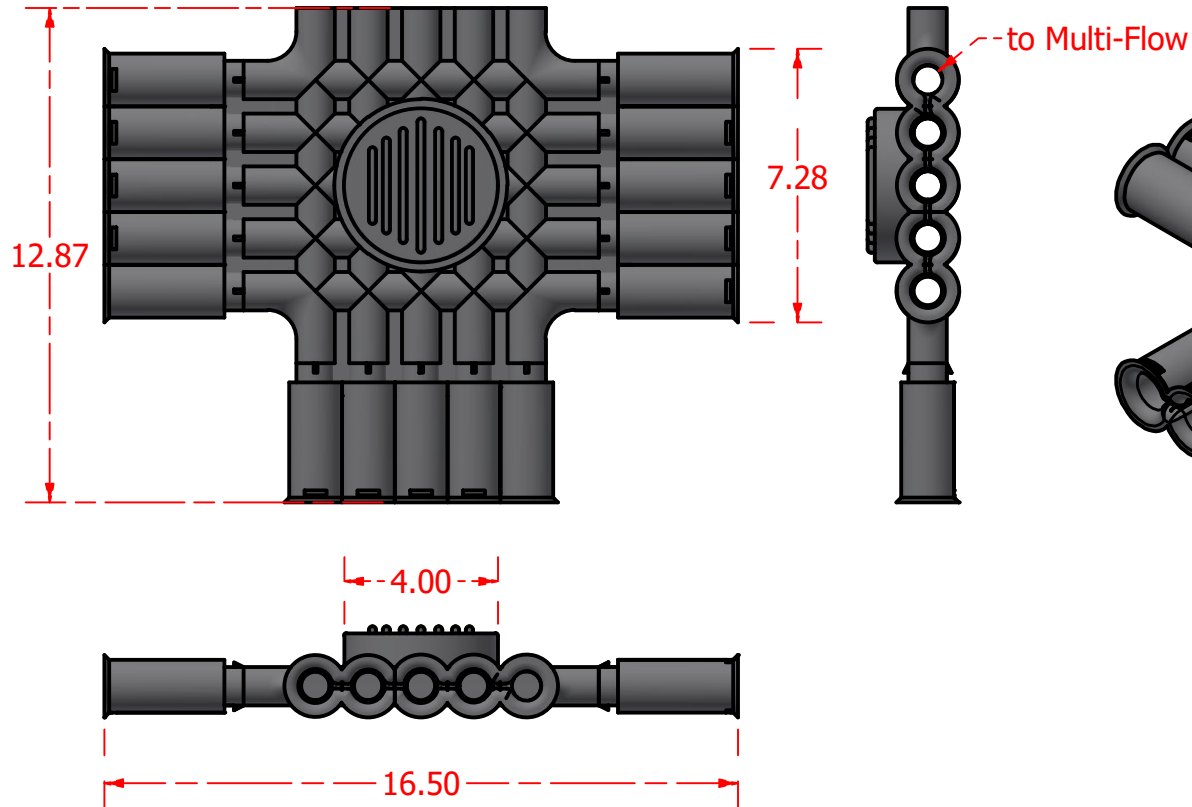

## Standard Profiles

## Isometric Views

### PROPERTY

Material Composition.....	High Density Polyethylene
Connection Type.....	Multi-Flow/4" Sch 40
Orientation.....	Horizontal