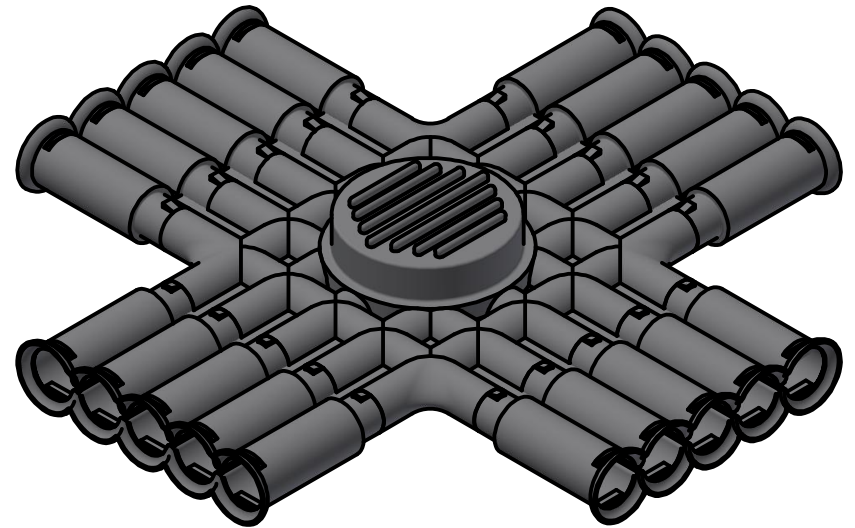

Standard Profiles

Isometric Views

Multi-Flow Product Data Sheet - #06018 6" Horizontal Cross

Manufactured by Varicore Technologies, Inc. - Prinsburg, MN 56281 - 800.978.8007

The Multi-Flow logo is Copyright protected, all rights reserved.

US Patent Protect - 9483745856834

PROPERTY

Material Composition.....	High Density Polyethylene
Connection Type.....	Multi-Flow/4" Sch 40
Orientation.....	Horizontal

VALUE