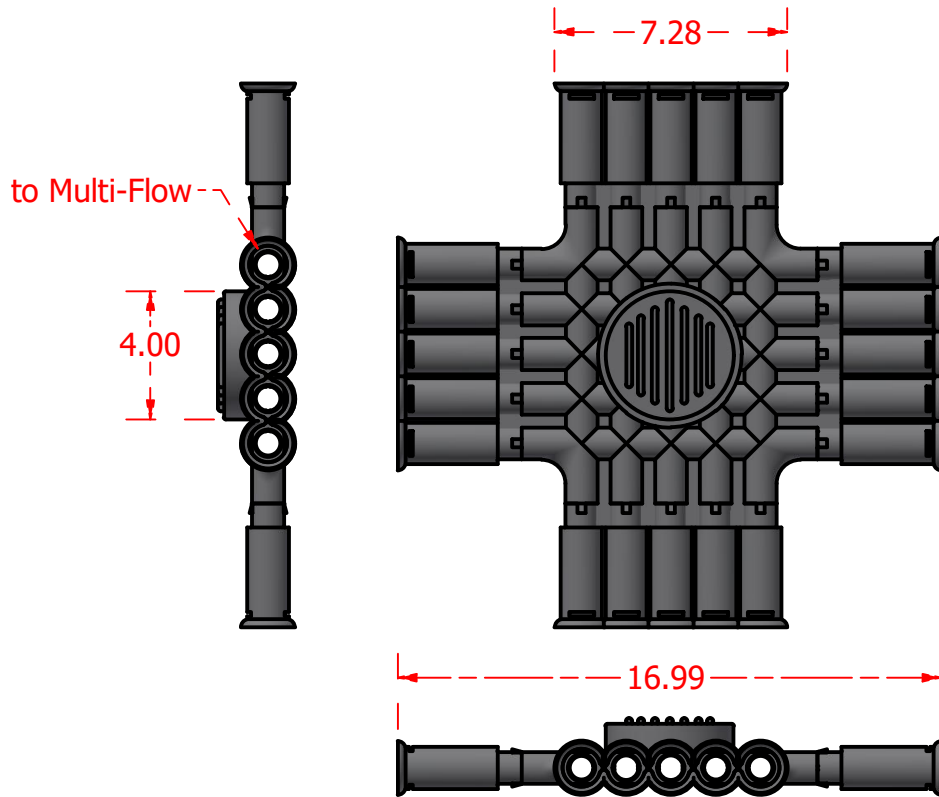

Standard Profiles

Isometric Views

Multi-Flow Product Data Sheet - #06018 6" Horizontal Cross

Manufactured by Varicore Technologies, Inc. - Prinsburg, MN 56281 - 800.978.8007

The Multi-Flow logo is Copyright protected, all rights reserved.

US Patent Protect - 9483745856834

PROPERTY

Material Composition.....	High Density Polyethylene
Connection Type.....	Multi-Flow/4" Sch 40
Orientation.....	Horizontal

VALUE