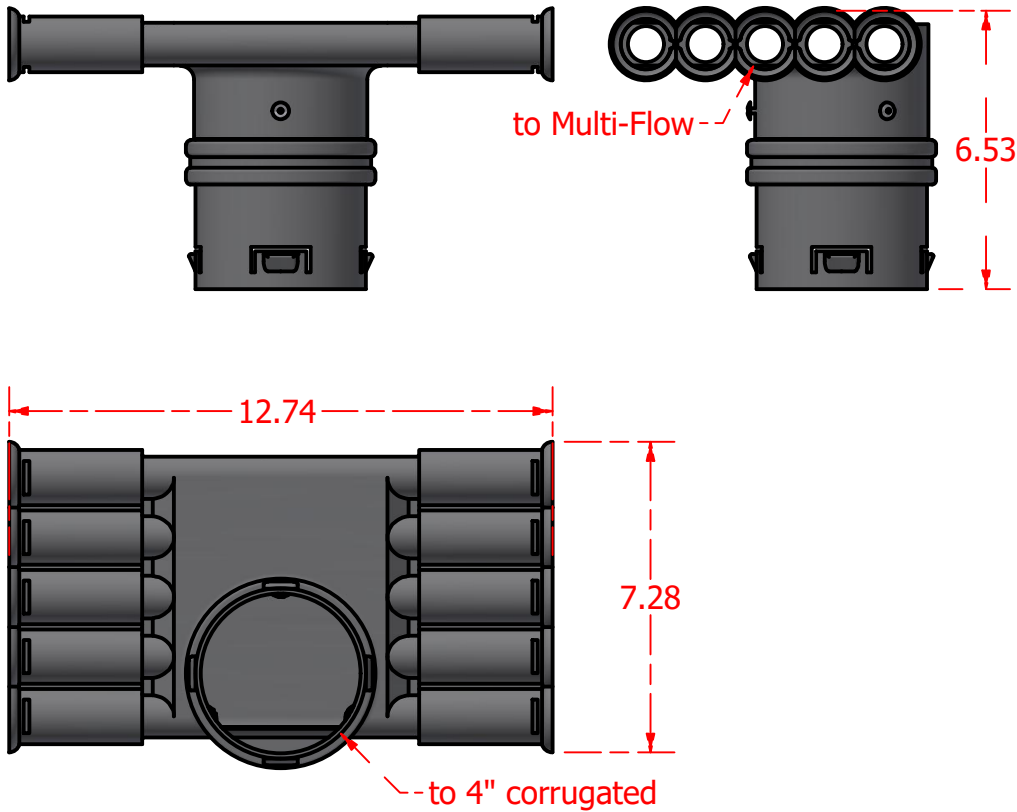

Standard Profiles

Isometric Views

Multi-Flow Product Data Sheet - 06033 6" Inline Side Outlet to 4" Corrugated

MULTI-FLOW

Manufactured by Varicore Technologies, Inc. - Prinsburg, MN 56281 - 800.978.8007

The Multi-Flow logo is Copyright protected, all rights reserved.

US Patent Protect - 9483745856834

PROPERTY

Material Composition.....High Density Polyethylene
 Orientation.....Horizontal or Vertical
 Connection Type.....Multi-Flow / 4" Corrugated HDPE

VALUE