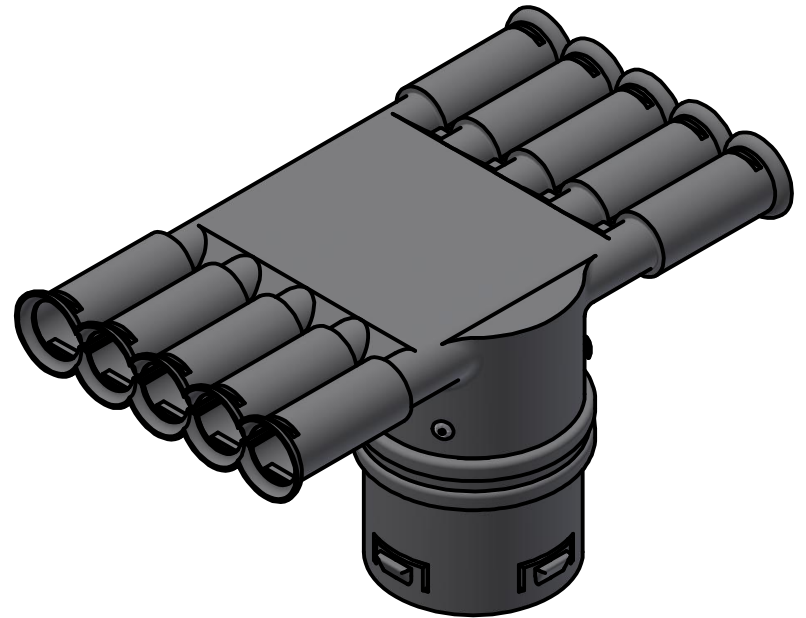

Standard Profiles

Isometric Views

Multi-Flow Product Data Sheet - 06033 6" Inline Side Outlet to 4" Corrugated

MULTI-FLOW

Manufactured by Varicore Technologies, Inc. - Prinsburg, MN 56281 - 800.978.8007

The Multi-Flow logo is Copyright protected, all rights reserved.

US Patent Protect - 9483745856834

PROPERTY

Material Composition.....High Density Polyethylene
 Orientation.....Horizontal or Vertical
 Connection Type.....Multi-Flow / 4" Corrugated HDPE

VALUE