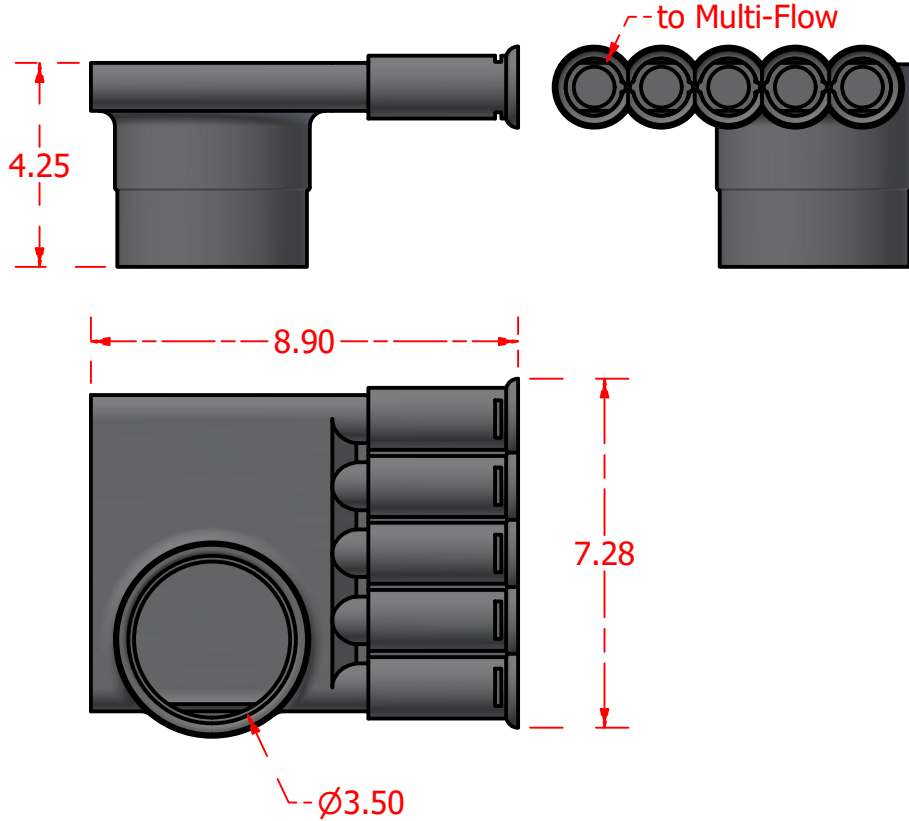

## Standard Profiles

## Isometric Views

## Multi-Flow Product Data Sheet - #06043 6" Side Outlet to 3" Solid

Manufactured by Varicore Technologies, Inc. - Prinsburg, MN 56281 - 800.978.8007

The Multi-Flow logo is Copyright protected, all rights reserved.

### PROPERTY

Material Composition.....Thermoplastic  
 Orientation.....Horizontal or Vertical  
 Connection Type.....Multi-Flow / 3" Sch 40 PVC / ABS