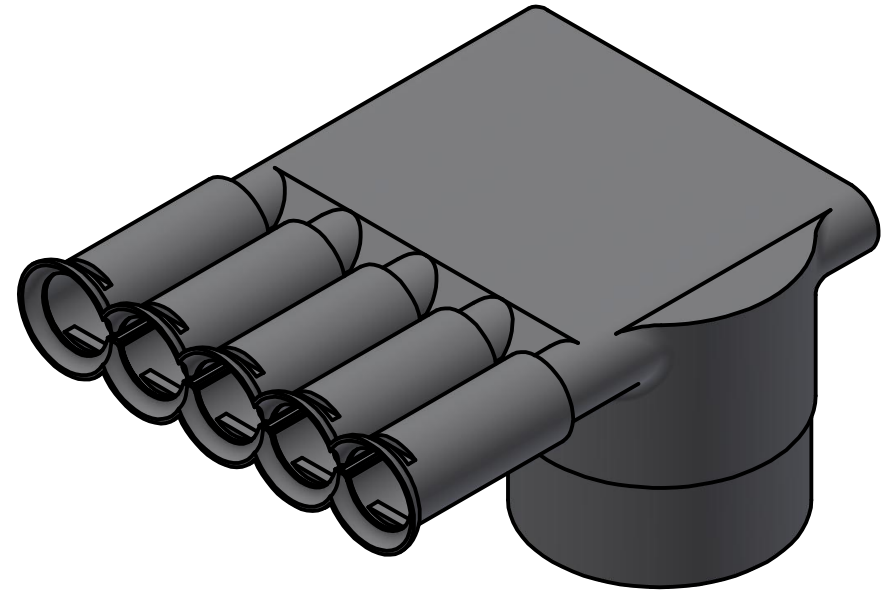

## Standard Profiles

## Isometric Views

## Multi-Flow Product Data Sheet - #06043 6" Side Outlet to 3" Solid

Manufactured by Varicore Technologies, Inc. - Prinsburg, MN 56281 - 800.978.8007

The Multi-Flow logo is Copyright protected, all rights reserved.

### PROPERTY

Material Composition.....Thermoplastic  
 Orientation.....Horizontal or Vertical  
 Connection Type.....Multi-Flow / 3" Sch 40 PVC / ABS