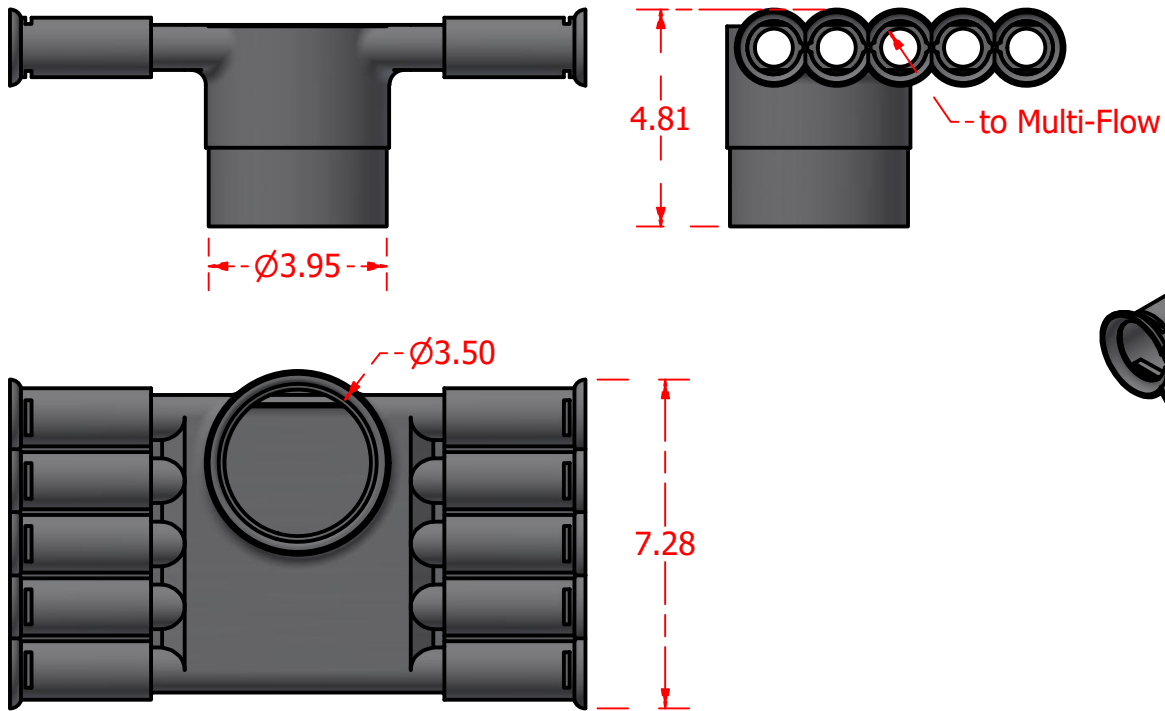

## Standard Profiles

## Isometric Views

## Multi-Flow Product Data Sheet - #06053 6" Inline Side Outlet to 3" Solid

Manufactured by Varicore Technologies, Inc. - Prinsburg, MN 56281 - 800.978.8007

The Multi-Flow logo is Copyright protected, all rights reserved.

### PROPERTY

Material Composition.....	Thermoplastic
Orientation.....	Horizontal or Vertical
Connection Type.....	Multi-Flow / 4" Sch 40 PVC \ ABS