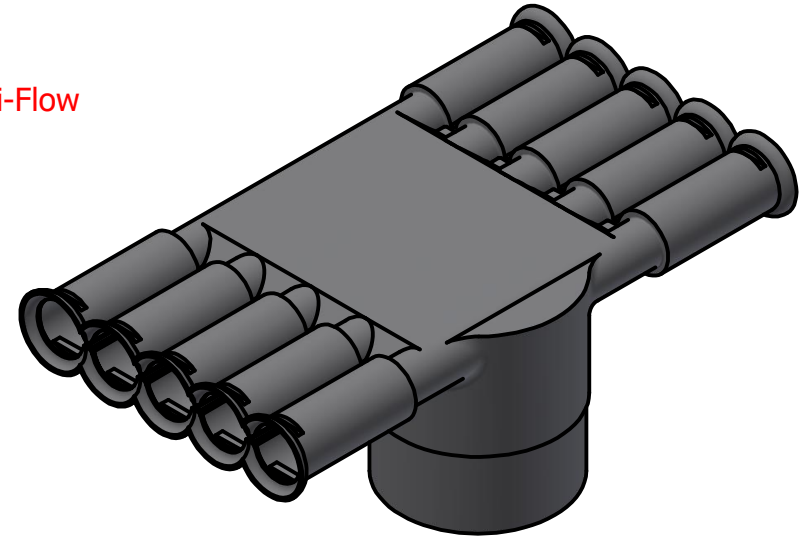

## Standard Profiles

## Isometric Views

## Multi-Flow Product Data Sheet - #06053 6" Inline Side Outlet to 3" Solid

Manufactured by Varicore Technologies, Inc. - Prinsburg, MN 56281 - 800.978.8007

The Multi-Flow logo is Copyright protected, all rights reserved.

### PROPERTY

Material Composition.....	Thermoplastic
Orientation.....	Horizontal or Vertical
Connection Type.....	Multi-Flow / 4" Sch 40 PVC \ ABS