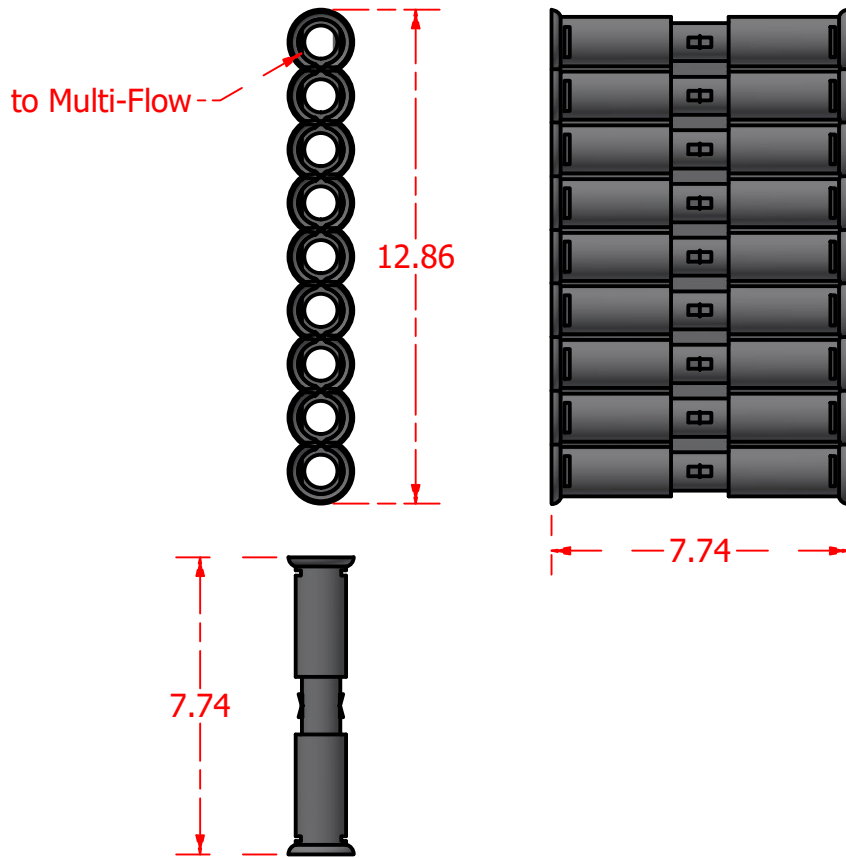

Standard Profiles

Isometric Views

Multi-Flow Product Data Sheet - #12002 12" Coupler

Manufactured by Varicore Technologies, Inc. - Prinsburg, MN 56281 - 800.978.8007

The Multi-Flow logo is Copyright protected, all rights reserved.

US Patent Protect - 9483745856834

PROPERTY

Material Composition.....High Density Polyethylene
 Attach Method.....Snap and Lock
 Orientation.....Horizontal or Vertical

VALUE