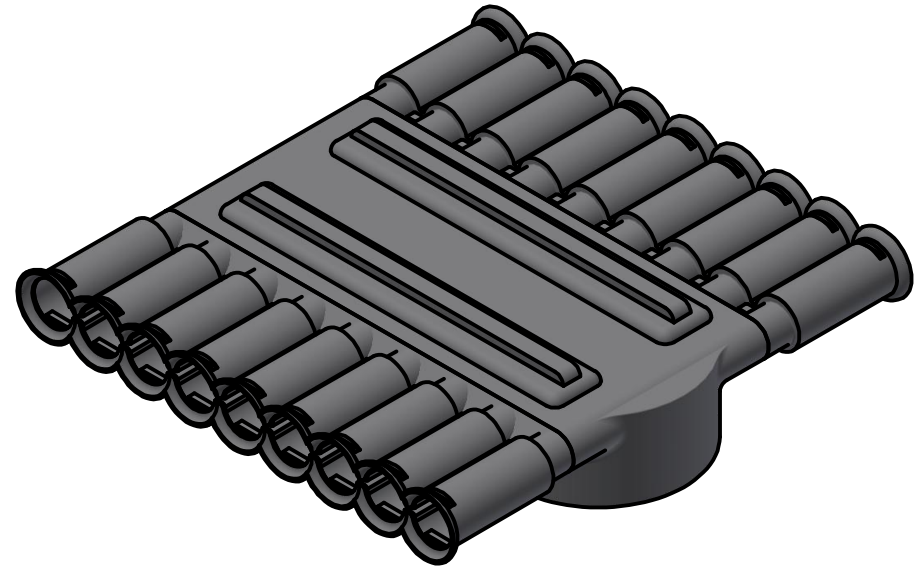

Standard Profiles

Isometric Views

Multi-Flow Product Data Sheet - #12003 12" Inline Side Outlet

Manufactured by Varicore Technologies, Inc. - Prinsburg, MN 56281 - 800.978.8007

The Multi-Flow logo is Copyright protected, all rights reserved.

US Patent Protect - 9483745856834

PROPERTY

Material Composition.....	High Density Polyethylene
Attach Method.....	Snap and Lock
Orientation.....	Horizontal or Vertical

VALUE