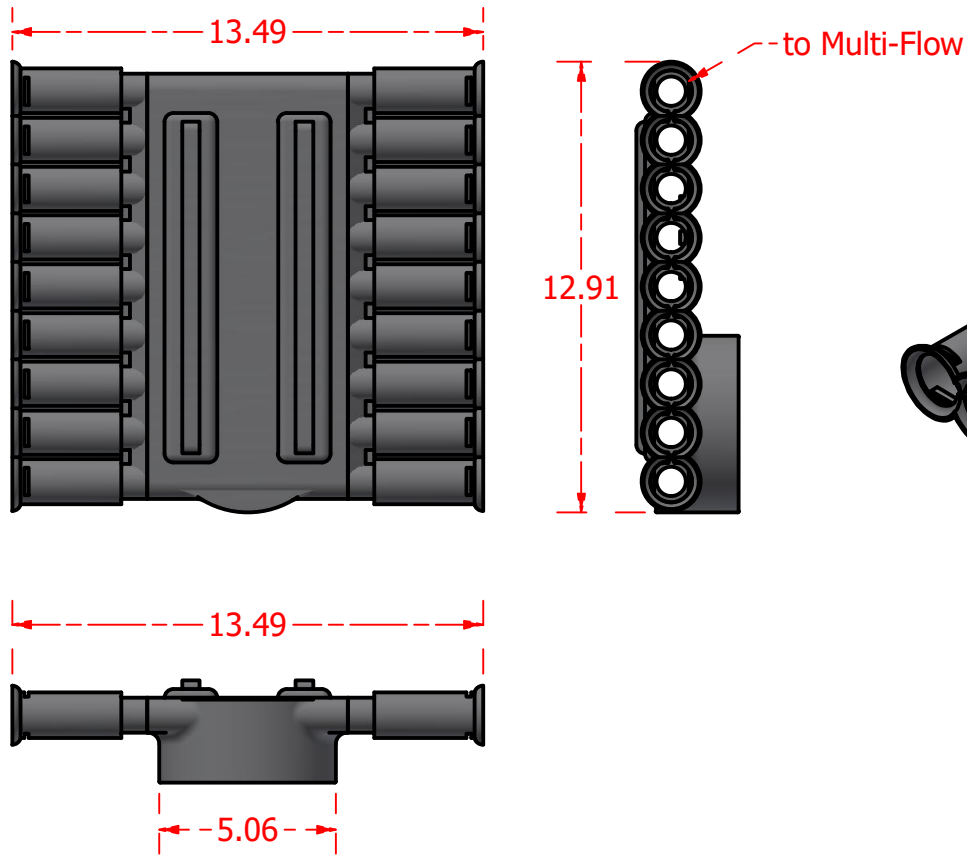

Standard Profiles

Isometric Views

Multi-Flow Product Data Sheet - #12003 12" Inline Side Outlet

Manufactured by Varicore Technologies, Inc. - Prinsburg, MN 56281 - 800.978.8007

The Multi-Flow logo is Copyright protected, all rights reserved.

US Patent Protect - 9483745856834

PROPERTY

Material Composition.....	High Density Polyethylene
Attach Method.....	Snap and Lock
Orientation.....	Horizontal or Vertical

VALUE