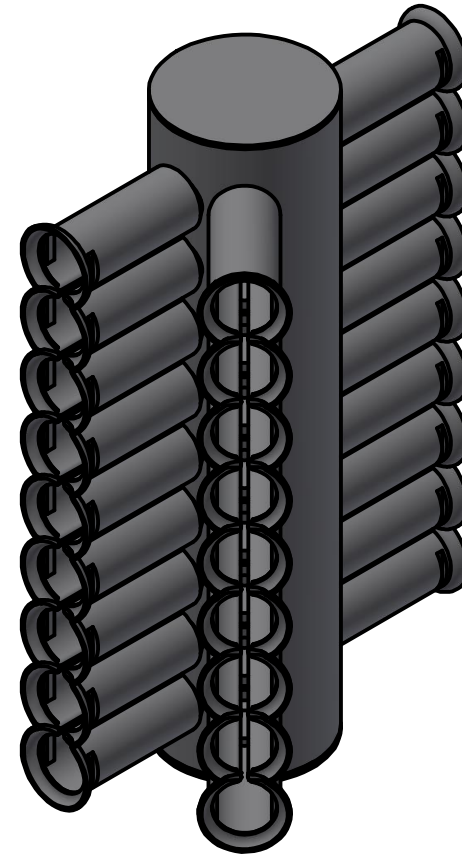

Standard Profiles

Isometric Views

Multi-Flow Product Data Sheet - #12005 Multi-Purpose 12" Y

Manufactured by Varicore Technologies, Inc. - Prinsburg, MN 56281 - 800.978.8007

The Multi-Flow logo is Copyright protected, all rights reserved.

US Patent Protect - 9483745856834

PROPERTY

Material Composition.....	Thermoplastic
Connection Type.....	Multi-Flow/3" Sch 40
Orientation.....	Vertical

VALUE