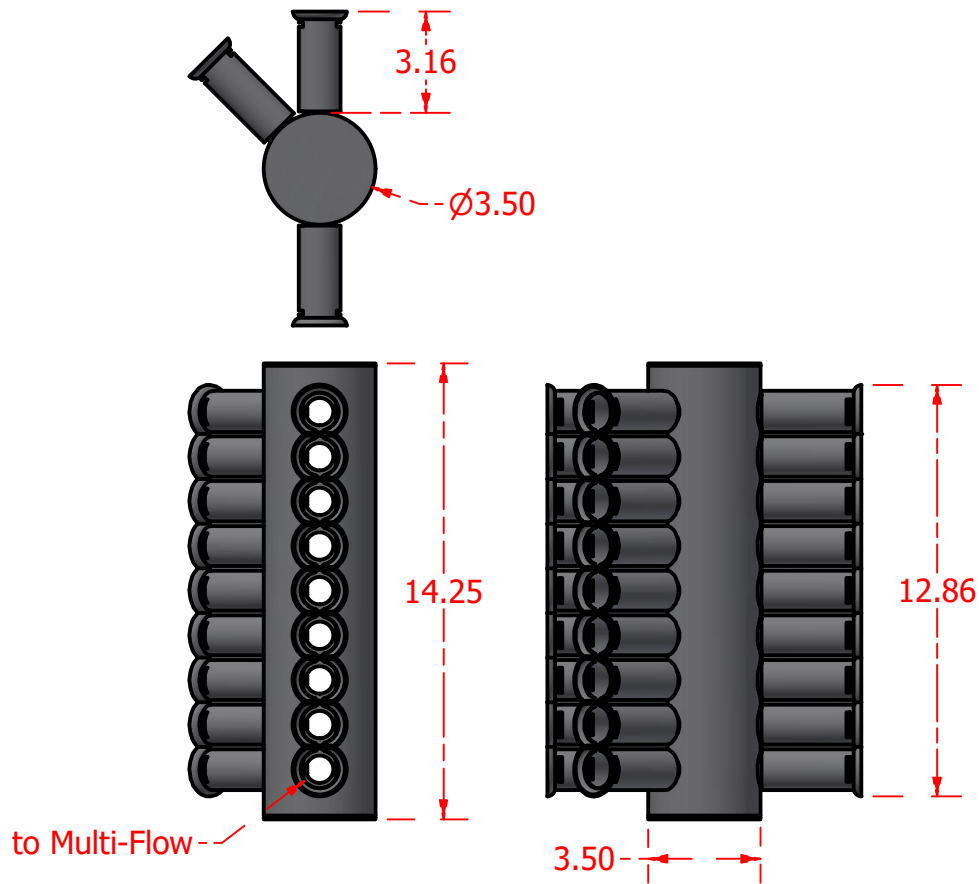

Standard Profiles

Isometric Views

Multi-Flow Product Data Sheet - #12005 Multi-Purpose 12" Y

Manufactured by Varicore Technologies, Inc. - Prinsburg, MN 56281 - 800.978.8007

The Multi-Flow logo is Copyright protected, all rights reserved.

US Patent Protect - 9483745856834

PROPERTY

Material Composition.....	Thermoplastic
Connection Type.....	Multi-Flow/3" Sch 40
Orientation.....	Vertical

VALUE